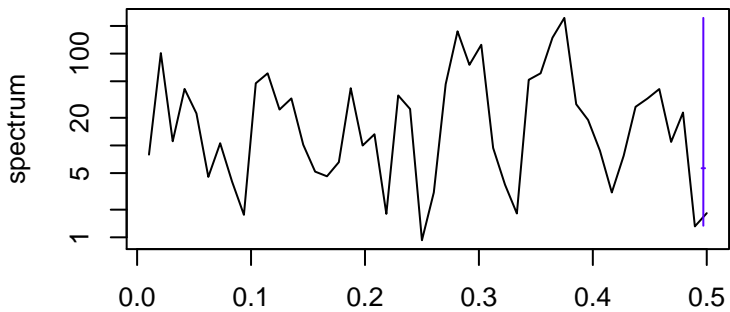

Observed

frequency
bandwidth = 0.00301

Trend

frequency
bandwidth = 0.00321

Seasonal

frequency
bandwidth = 0.00301

Random

frequency
bandwidth = 0.00321