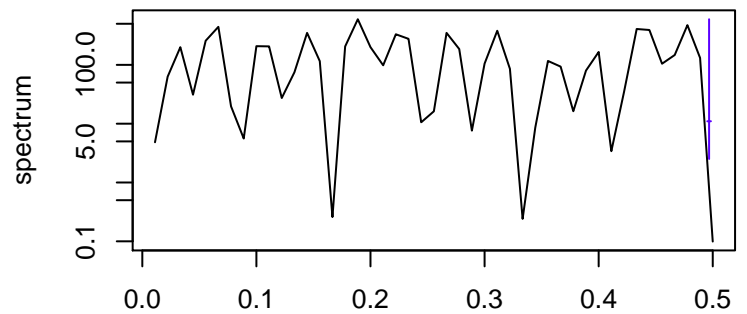

Observed

frequency
bandwidth = 0.00301

Trend

frequency
bandwidth = 0.00321

Seasonal

frequency
bandwidth = 0.00301

Random

frequency
bandwidth = 0.00321