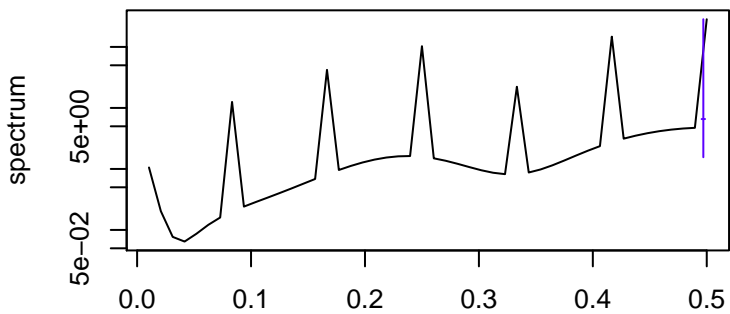

Observed

frequency
bandwidth = 0.00301

Trend

frequency
bandwidth = 0.00321

Seasonal

frequency
bandwidth = 0.00301

Random

frequency
bandwidth = 0.00321