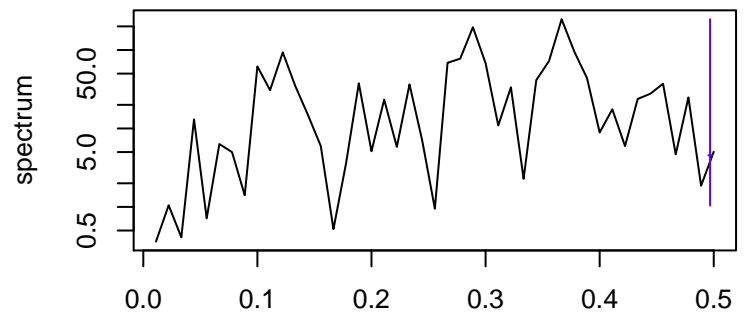

Observed

frequency
bandwidth = 0.00301

Trend

frequency
bandwidth = 0.00321

Seasonal

frequency
bandwidth = 0.00301

Random

frequency
bandwidth = 0.00321