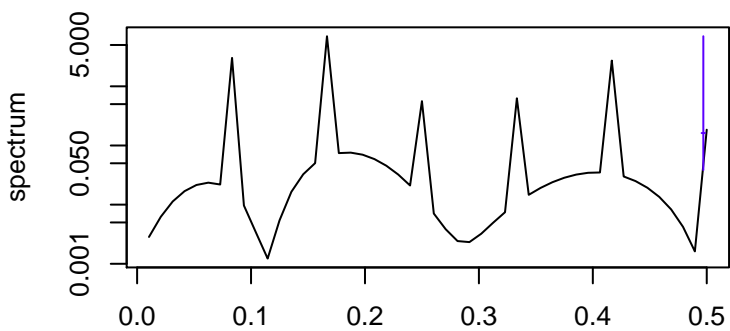

Observed

frequency
bandwidth = 0.00301

Trend

frequency
bandwidth = 0.00321

Seasonal

frequency
bandwidth = 0.00301

Random

frequency
bandwidth = 0.00321