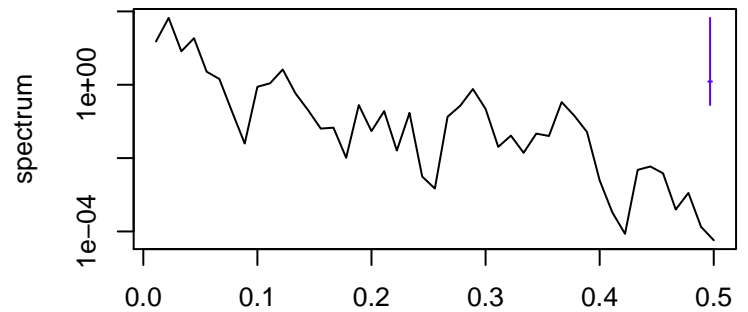

Observed

frequency
bandwidth = 0.00301

Trend

frequency
bandwidth = 0.00321

Seasonal

frequency
bandwidth = 0.00301

Random

frequency
bandwidth = 0.00321