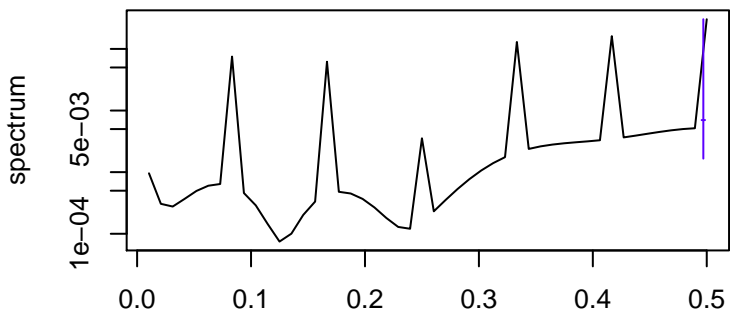

Observed

frequency
bandwidth = 0.00301

Trend

frequency
bandwidth = 0.00321

Seasonal

frequency
bandwidth = 0.00301

Random

frequency
bandwidth = 0.00321