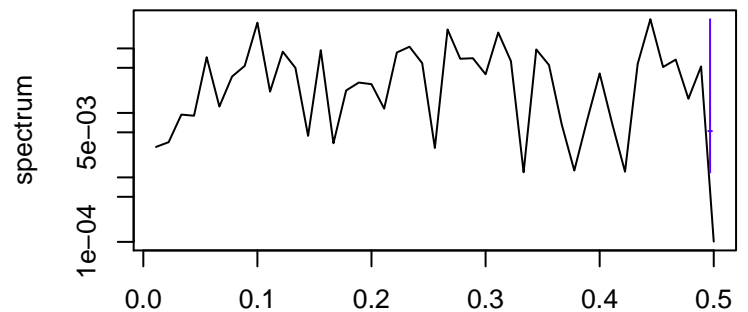

Observed

frequency
bandwidth = 0.00301

Trend

frequency
bandwidth = 0.00321

Seasonal

frequency
bandwidth = 0.00301

Random

frequency
bandwidth = 0.00321