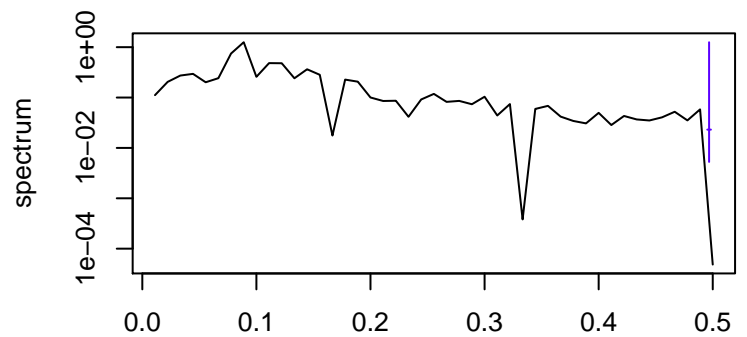

Observed

frequency
bandwidth = 0.00301

Trend

frequency
bandwidth = 0.00321

Seasonal

frequency
bandwidth = 0.00301

Random

frequency
bandwidth = 0.00321