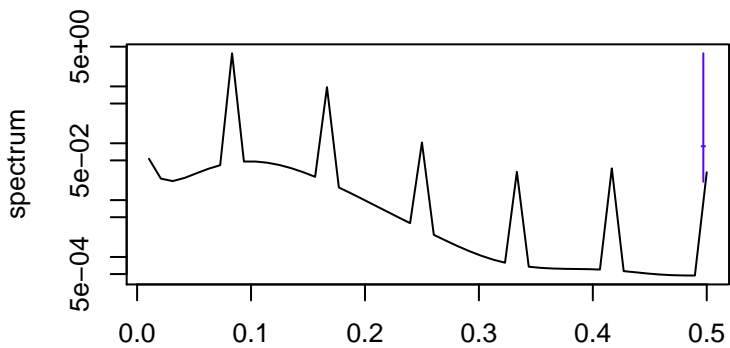

Observed

frequency
bandwidth = 0.00301

Trend

frequency
bandwidth = 0.00321

Seasonal

frequency
bandwidth = 0.00301

Random

frequency
bandwidth = 0.00321