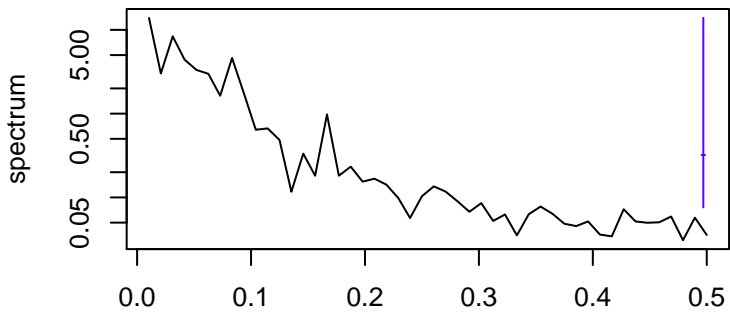

Observed

frequency
bandwidth = 0.00301

Trend

frequency
bandwidth = 0.00321

Seasonal

frequency
bandwidth = 0.00301

Random

frequency
bandwidth = 0.00321