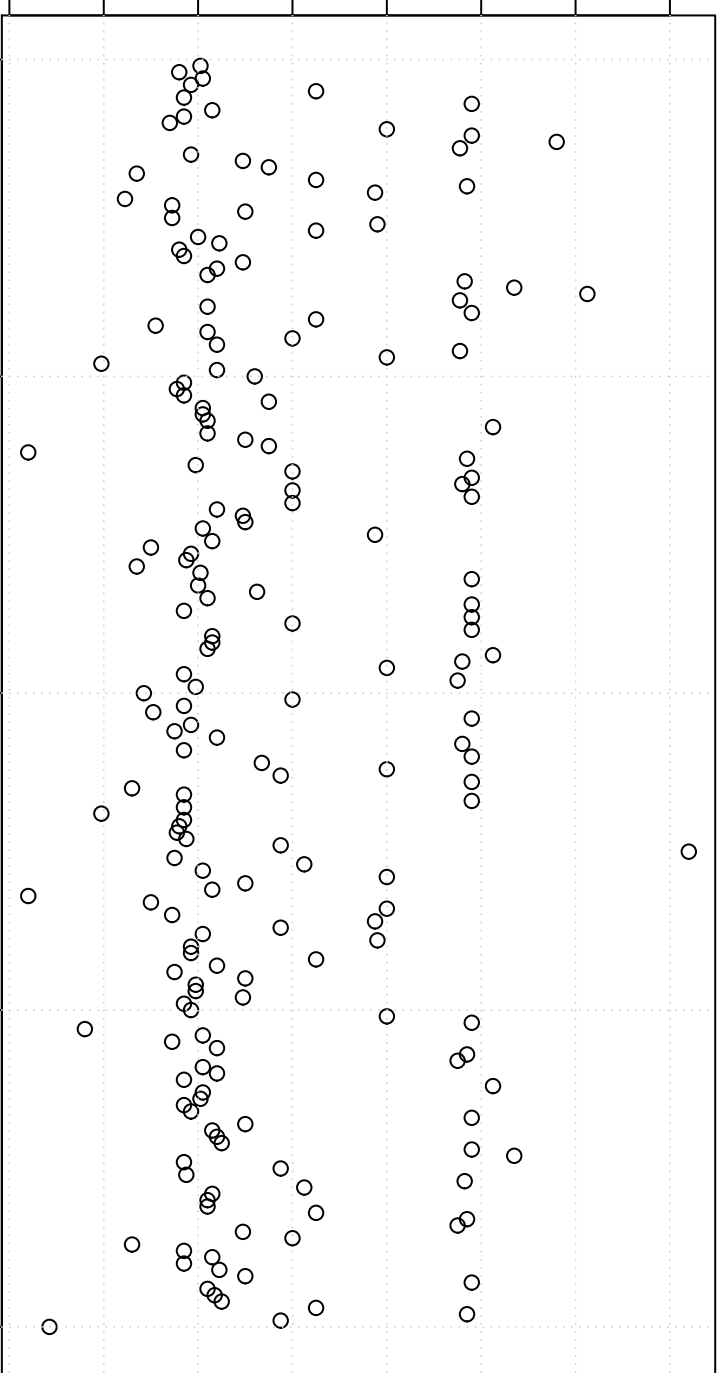

simulated values

99.2 99.4 99.6 99.8 100.2 100.6

0

50

100

150

200

Index

Simulation of Median