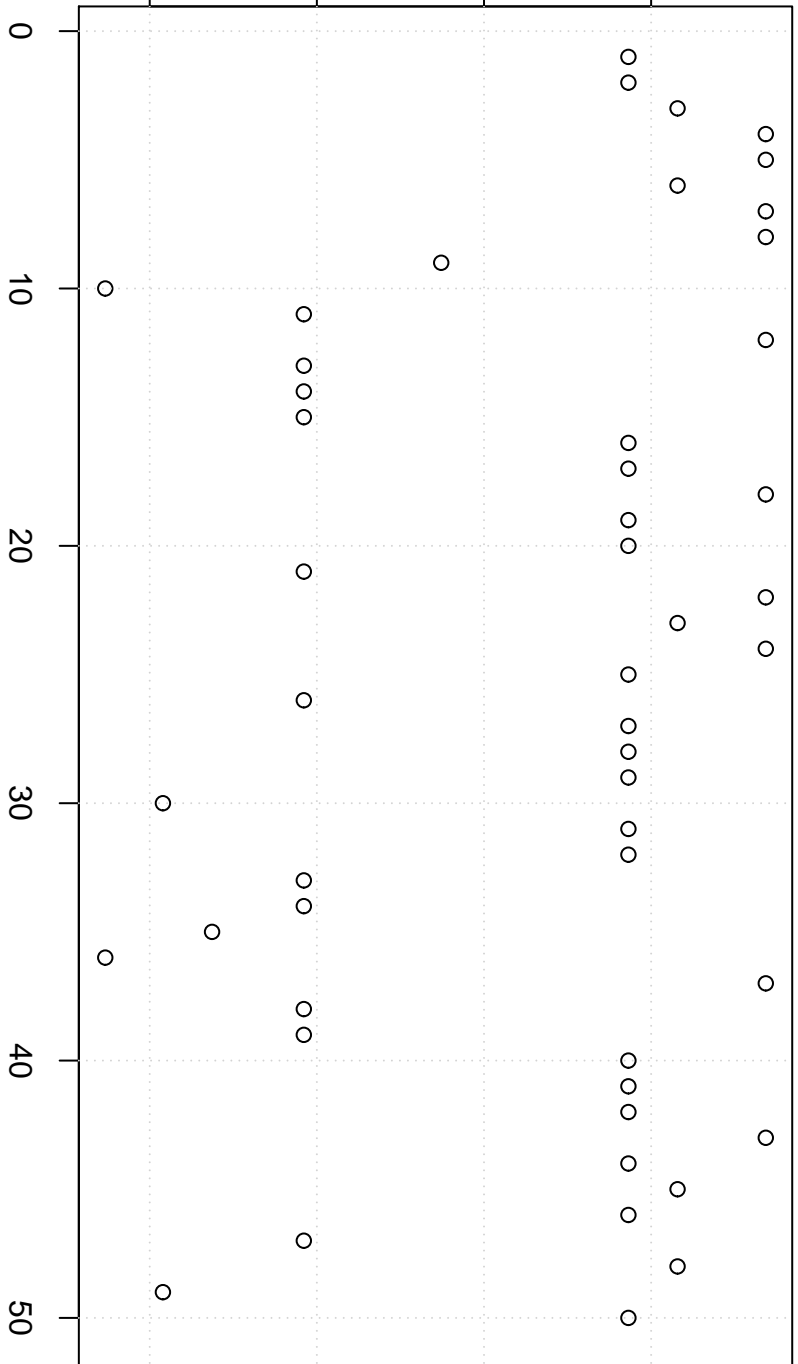

simulated values

12500

13000

13500

14000

Simulation of Midrange

Index