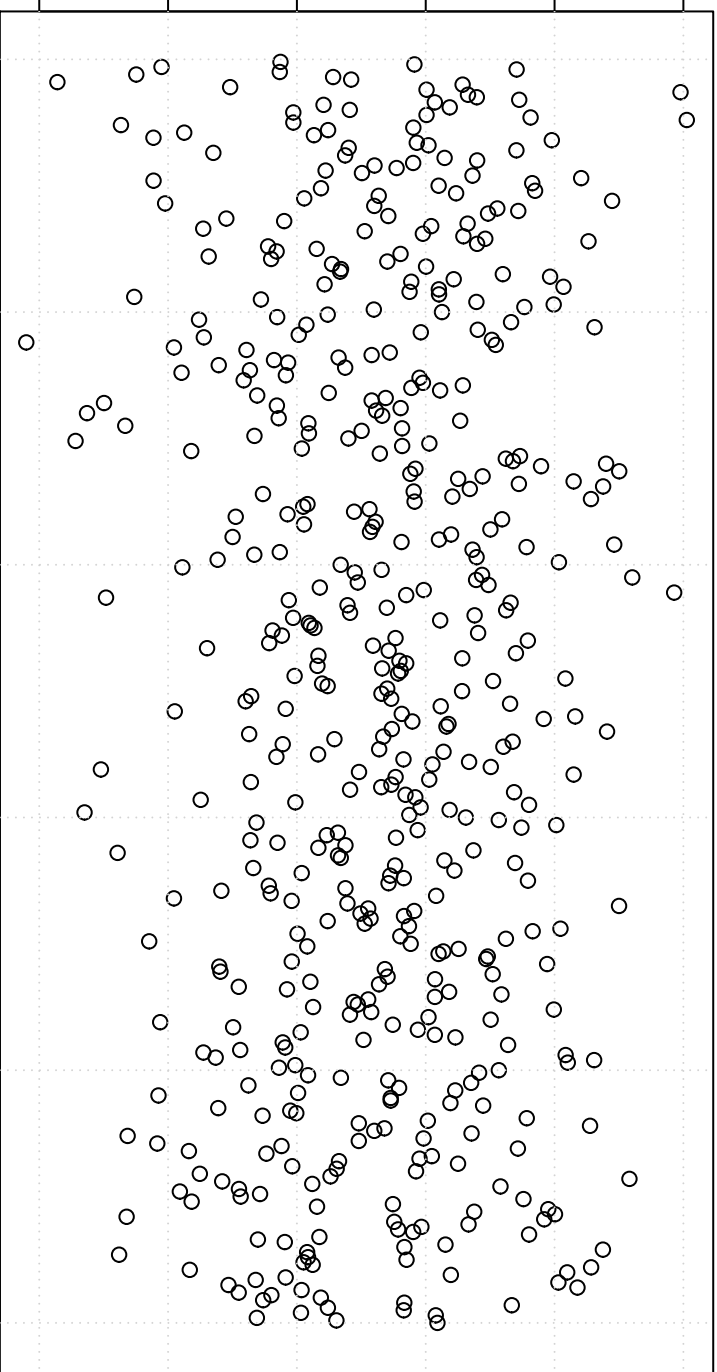

simulated values

23.5 24.0 24.5 25.0 25.5 26.0

0

100

200

300

400

500

Index

Simulation of Mean