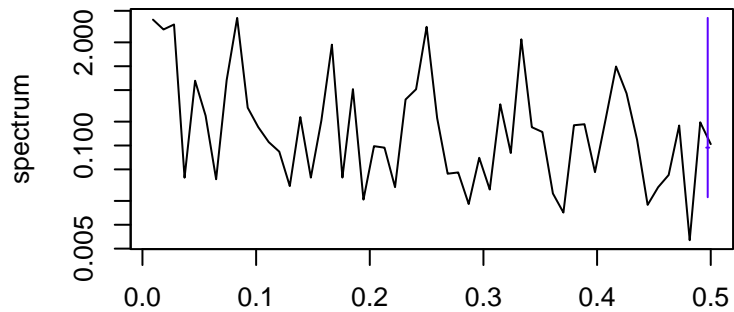

Observed

frequency
bandwidth = 0.00267

Trend

frequency
bandwidth = 0.00301

Seasonal

frequency
bandwidth = 0.00267

Random

frequency
bandwidth = 0.00301