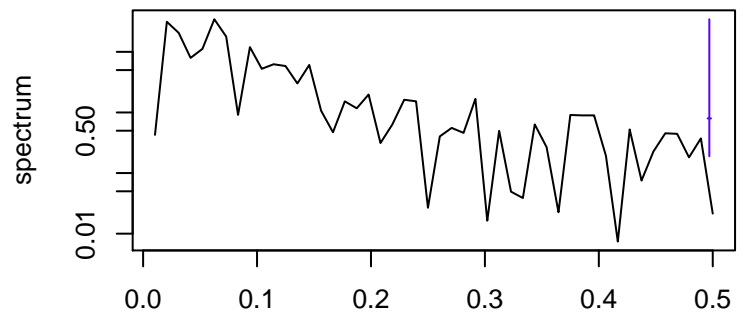

Observed

frequency
bandwidth = 0.00267

Trend

frequency
bandwidth = 0.00301

Seasonal

frequency
bandwidth = 0.00267

Random

frequency
bandwidth = 0.00301