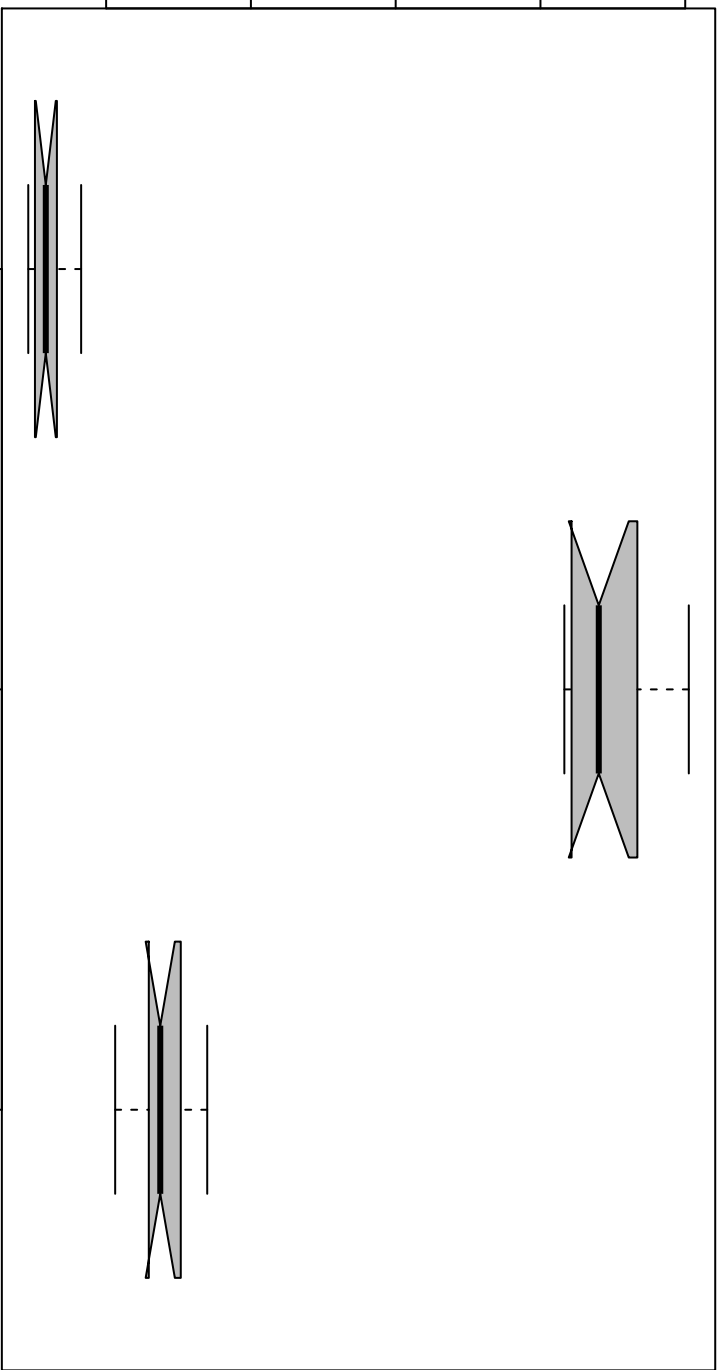

Overall Variability

15000 20000 25000 30000 35000

S.D.

Range

IQR

Notched Box Plots