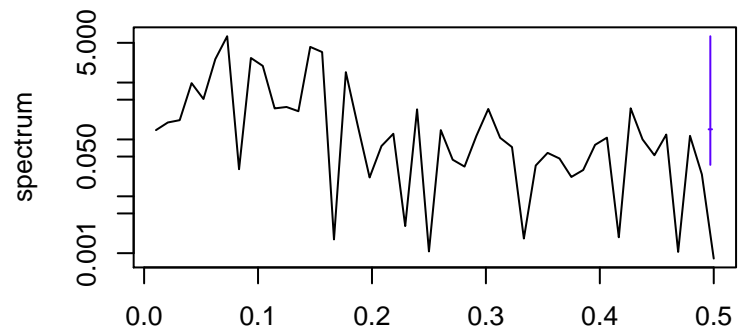

Observed

frequency
bandwidth = 0.00267

Trend

frequency
bandwidth = 0.00301

Seasonal

frequency
bandwidth = 0.00267

Random

frequency
bandwidth = 0.00301