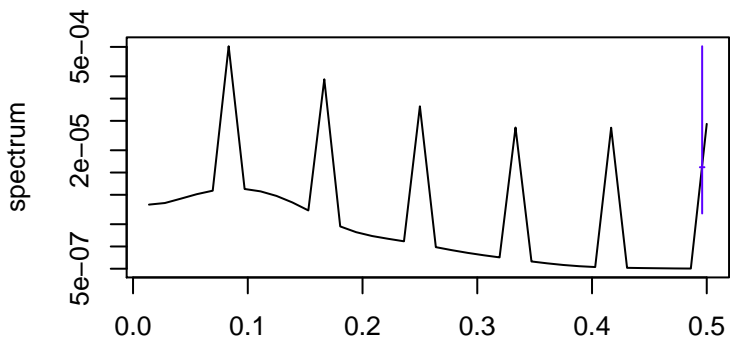

Observed

frequency
bandwidth = 0.00401

Trend

frequency
bandwidth = 0.00481

Seasonal

frequency
bandwidth = 0.00401

Random

frequency
bandwidth = 0.00481