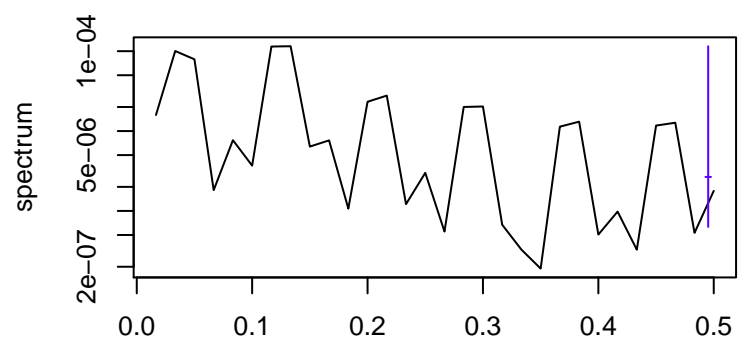

Observed

frequency
bandwidth = 0.00401

Trend

frequency
bandwidth = 0.00481

Seasonal

frequency
bandwidth = 0.00401

Random

frequency
bandwidth = 0.00481