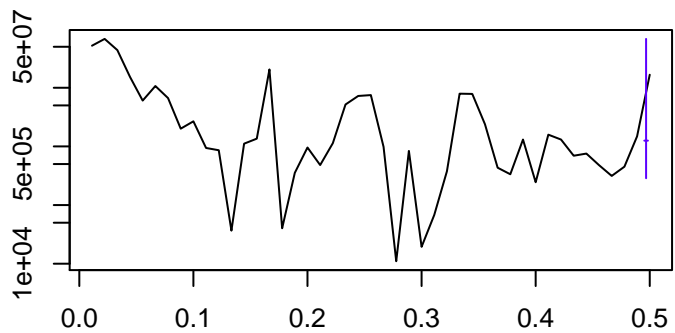

Observed

frequency
bandwidth = 0.00321

Trend

frequency
bandwidth = 0.00401

Seasonal

frequency
bandwidth = 0.00321

Random

frequency
bandwidth = 0.00401