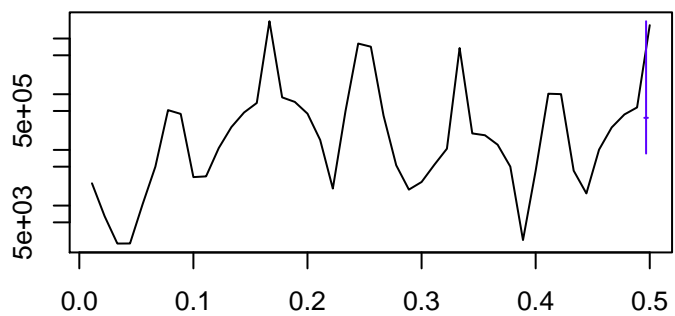

Observed

frequency
bandwidth = 0.00321

Trend

frequency
bandwidth = 0.00401

Seasonal

frequency
bandwidth = 0.00321

Random

frequency
bandwidth = 0.00401