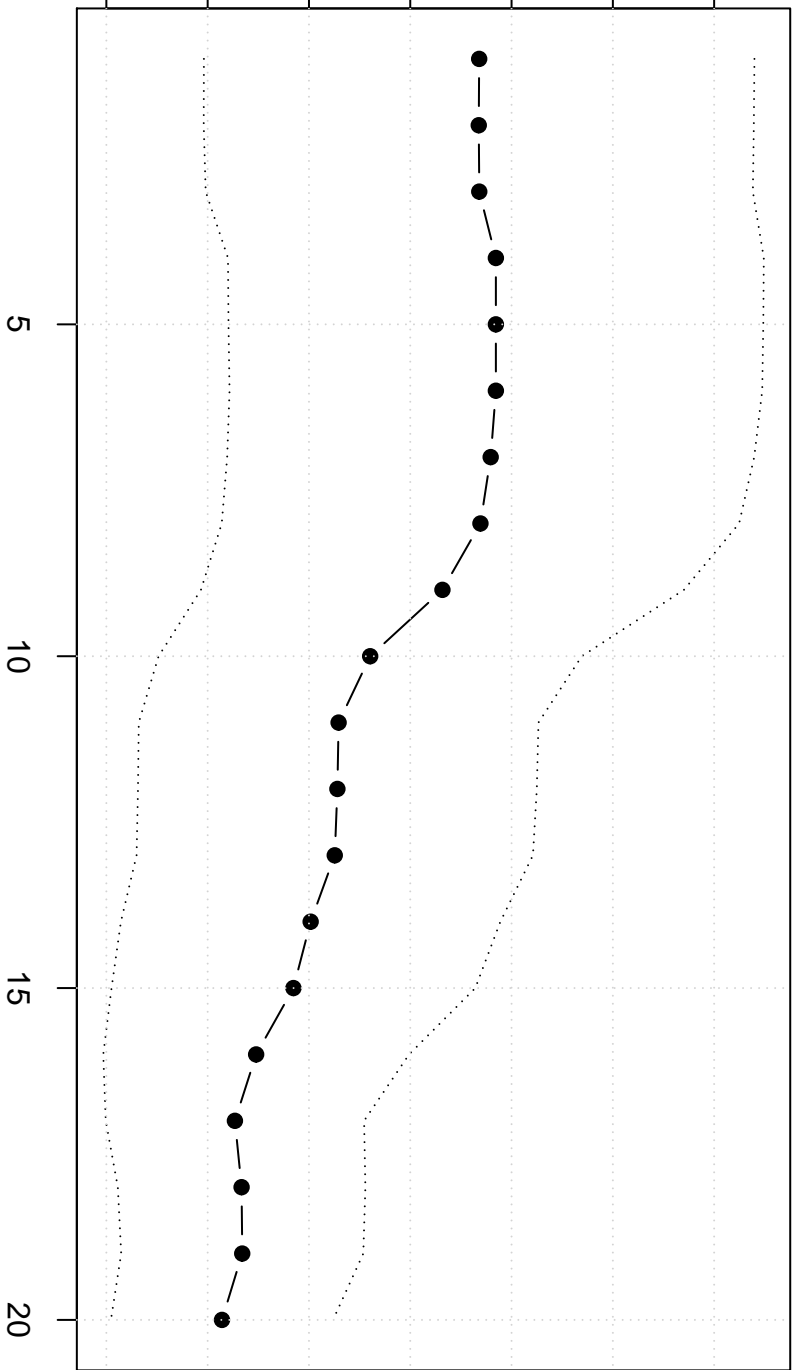

Winsorized Mean(j/n)

96.0 96.5 97.0 97.5 98.0 98.5 99.0

consumptieprijsindex van sigaretten