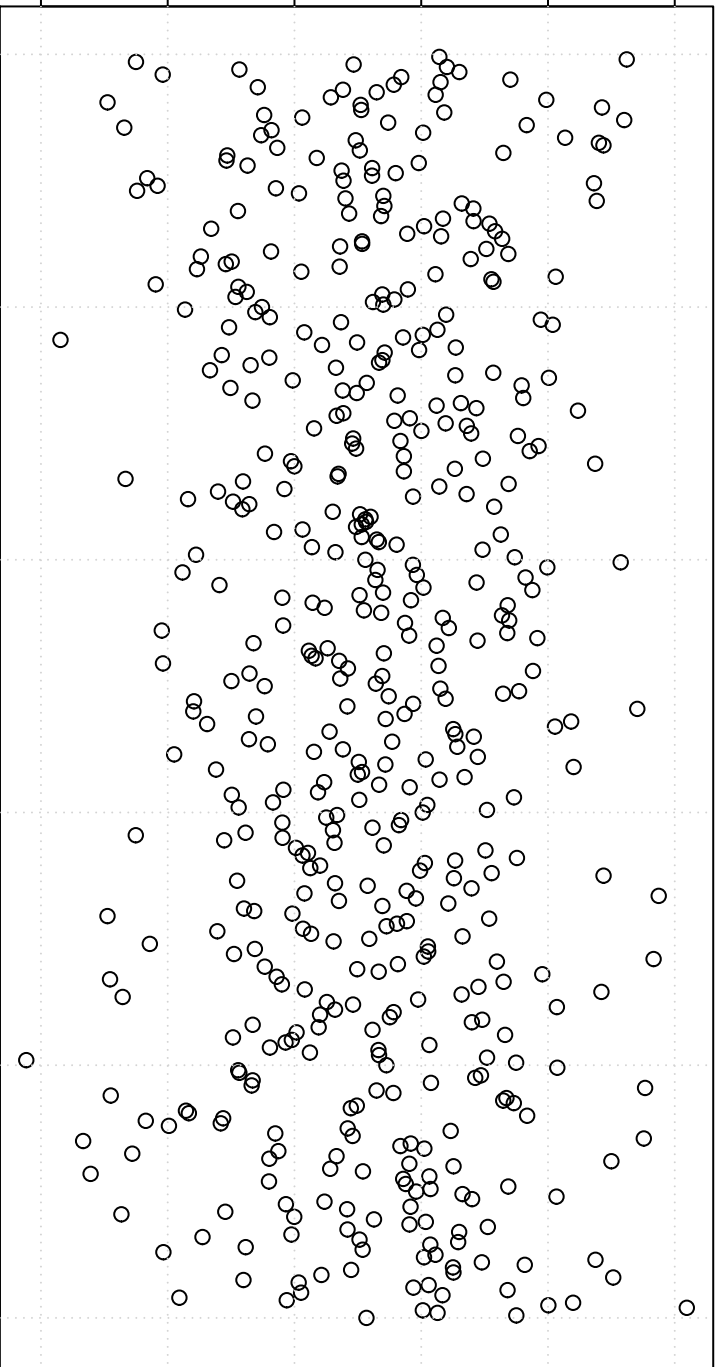

simulated values

23.5 24.0 24.5 25.0 25.5 26.0

0 100 200 300 400 500

Index

Simulation of Mean