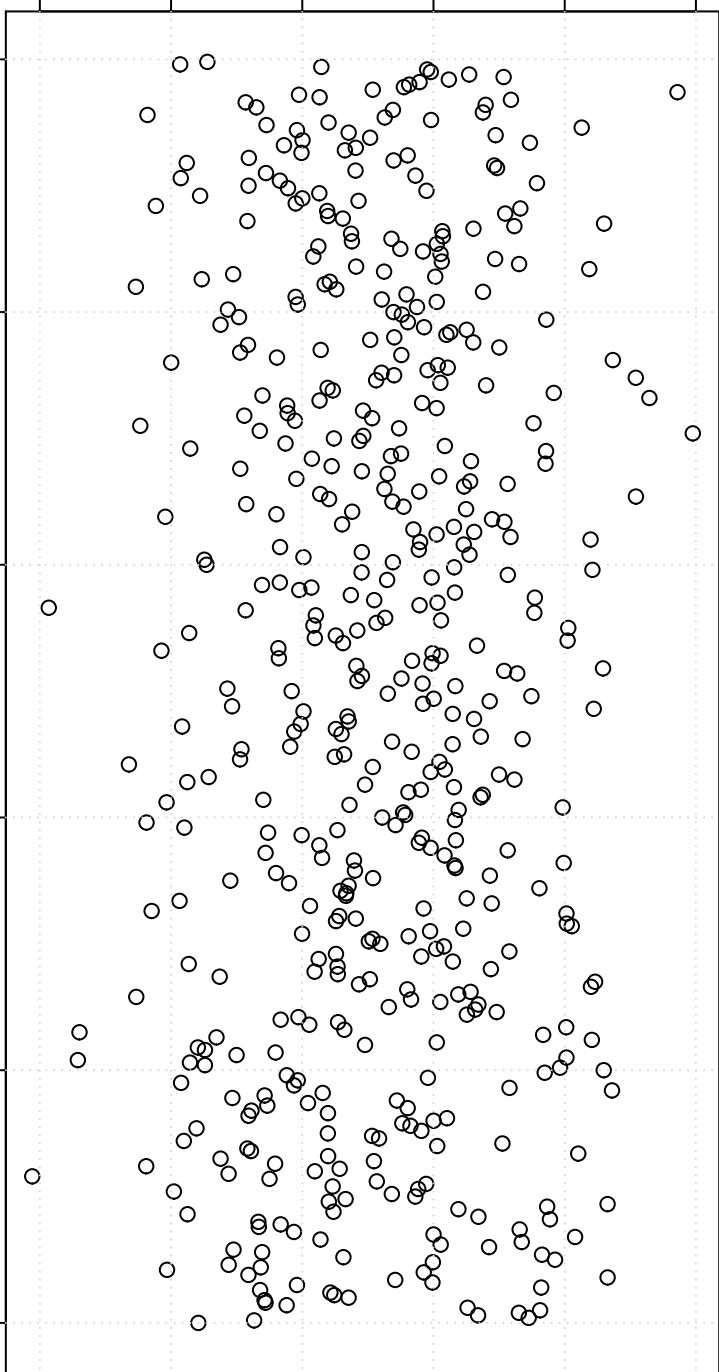

simulated values

23.5 24.0 24.5 25.0 25.5 26.0

0 100 200 300 400 500

Index

Simulation of Mean