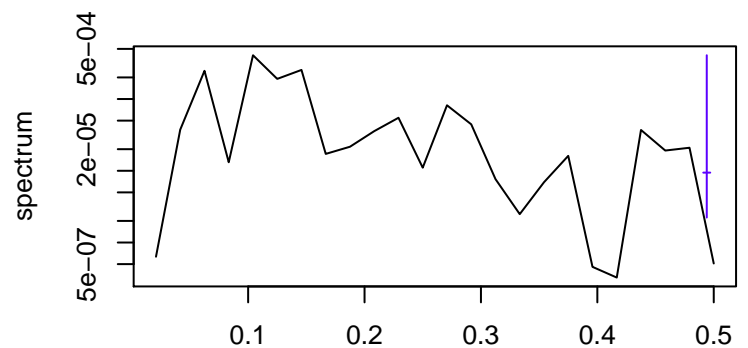

Observed

frequency
bandwidth = 0.00481

Trend

frequency
bandwidth = 0.00601

Seasonal

frequency
bandwidth = 0.00481

Random

frequency
bandwidth = 0.00601