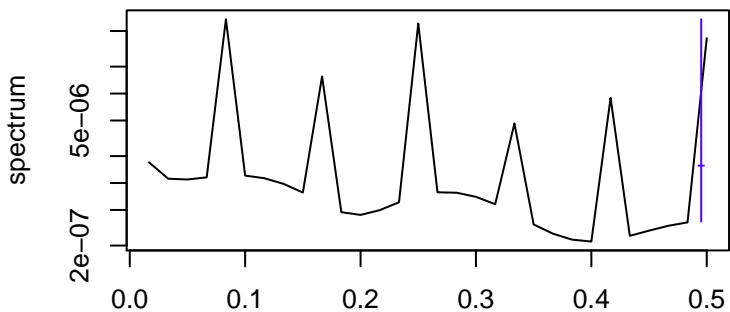

Observed

frequency
bandwidth = 0.00481

Trend

frequency
bandwidth = 0.00601

Seasonal

frequency
bandwidth = 0.00481

Random

frequency
bandwidth = 0.00601