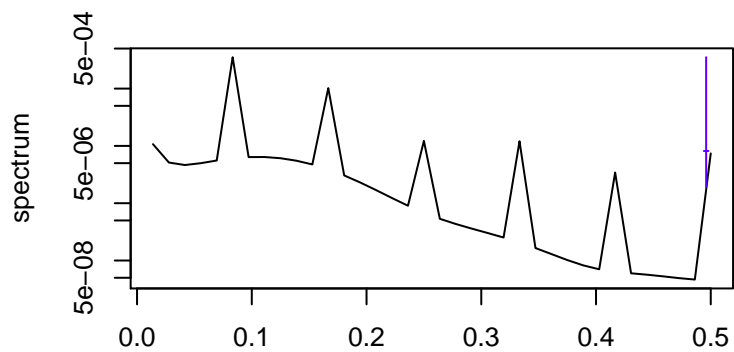

Observed

frequency
bandwidth = 0.00401

Trend

frequency
bandwidth = 0.00481

Seasonal

frequency
bandwidth = 0.00401

Random

frequency
bandwidth = 0.00481