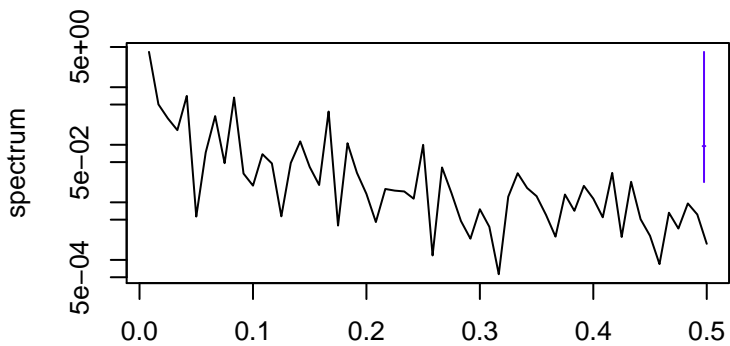

Observed

bandwidth = 0.00241

Trend

bandwidth = 0.00267

Seasonal

bandwidth = 0.00241

Random

bandwidth = 0.00267