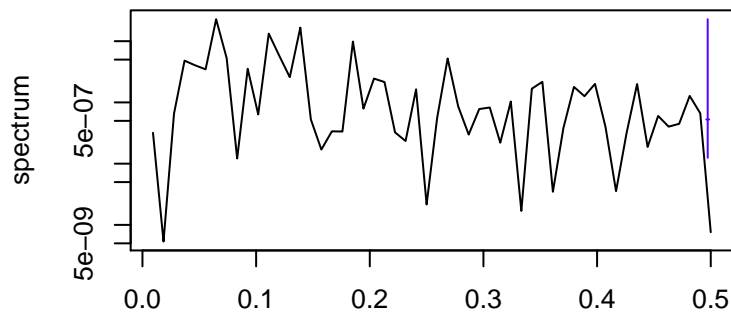

Observed

bandwidth = 0.00241

Trend

bandwidth = 0.00267

Seasonal

bandwidth = 0.00241

Random

bandwidth = 0.00267