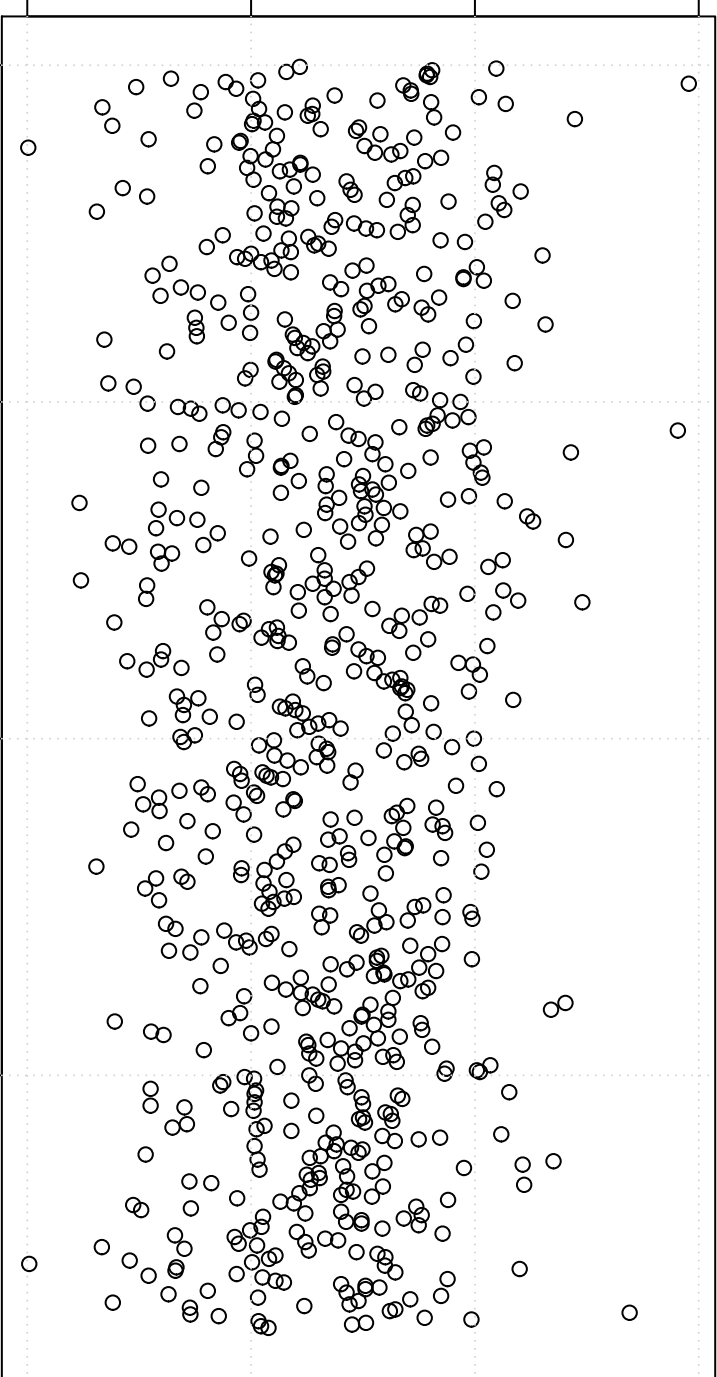

simulated values

22.5 23.0 23.5 24.0

0

200

400

600

Index

**Simulation of Mean**