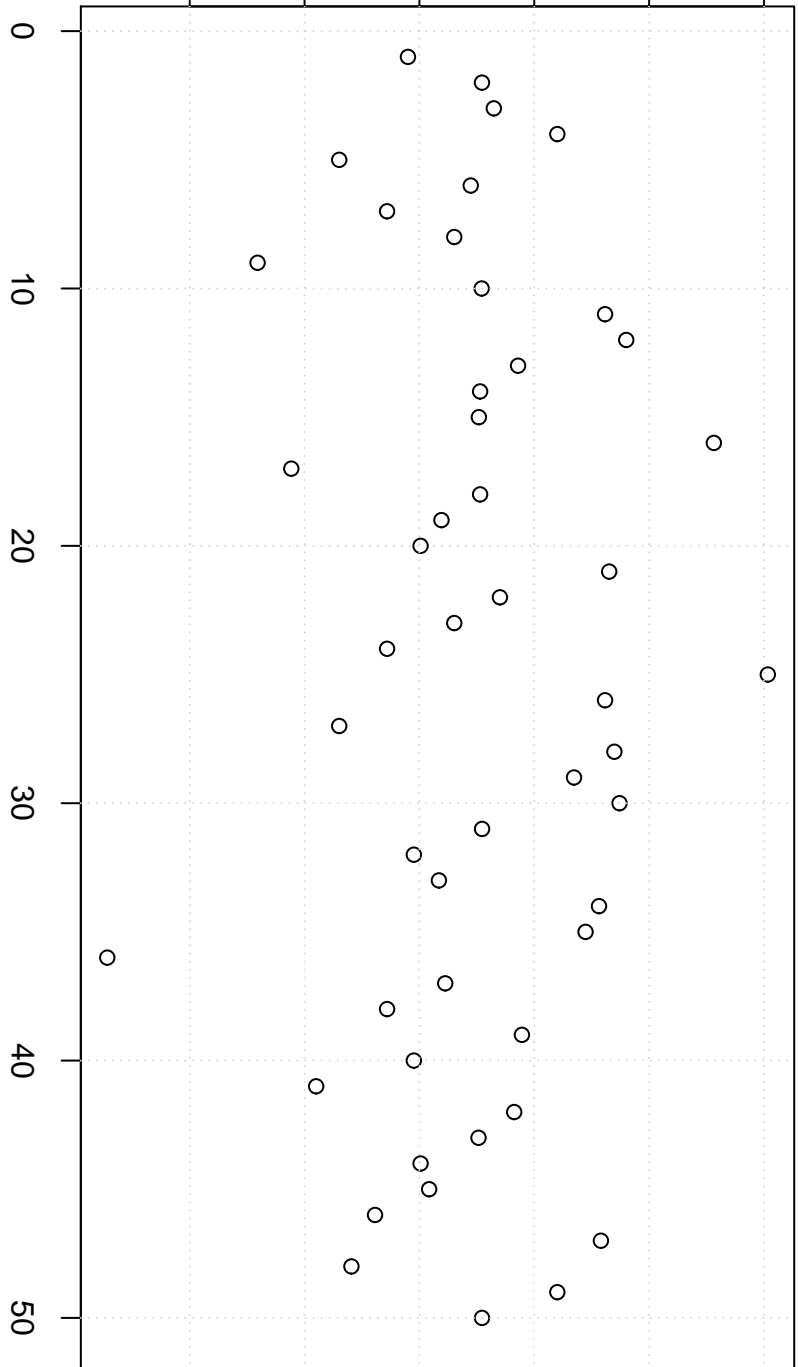

simulated values

130000

150000

170000

Simulation of Median

Index