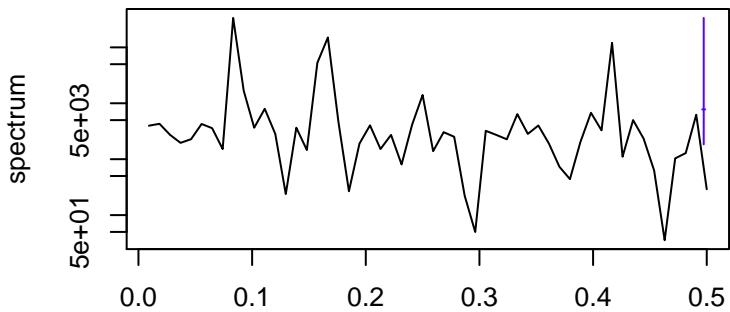

Observed

frequency
bandwidth = 0.00267

Trend

frequency
bandwidth = 0.00301

Seasonal

frequency
bandwidth = 0.00267

Random

frequency
bandwidth = 0.00301