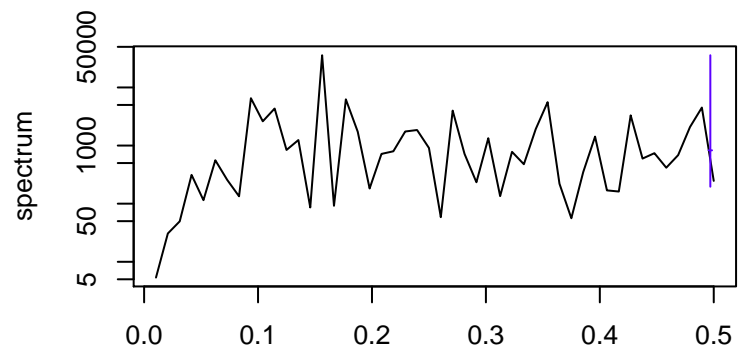

Observed

frequency
bandwidth = 0.00267

Trend

frequency
bandwidth = 0.00301

Seasonal

frequency
bandwidth = 0.00267

Random

frequency
bandwidth = 0.00301