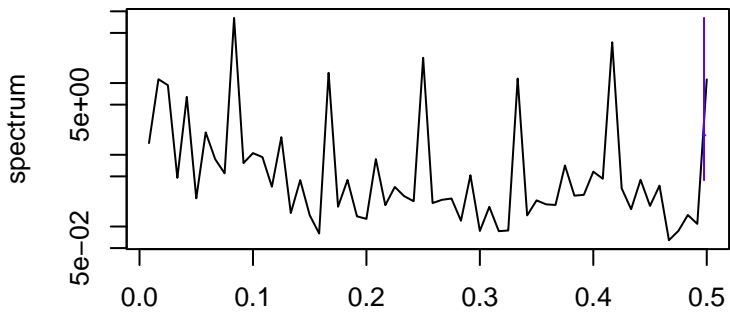

Observed

frequency
bandwidth = 0.00241

Trend

frequency
bandwidth = 0.00267

Seasonal

frequency
bandwidth = 0.00241

Random

frequency
bandwidth = 0.00267