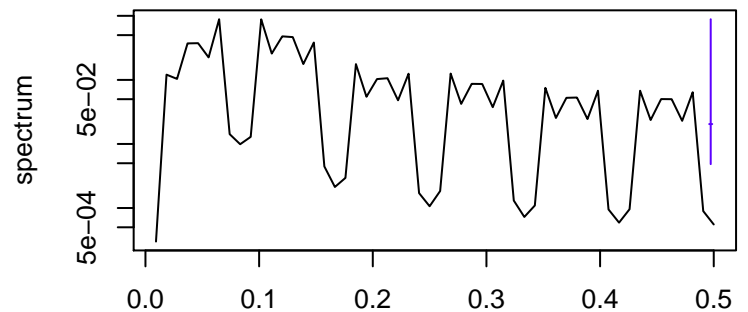

Observed

frequency
bandwidth = 0.00241

Trend

frequency
bandwidth = 0.00267

Seasonal

frequency
bandwidth = 0.00241

Random

frequency
bandwidth = 0.00267