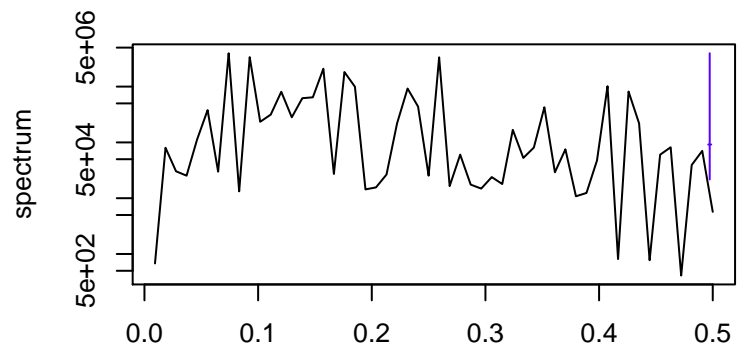

Observed

frequency
bandwidth = 0.00241

Trend

frequency
bandwidth = 0.00267

Seasonal

frequency
bandwidth = 0.00241

Random

frequency
bandwidth = 0.00267