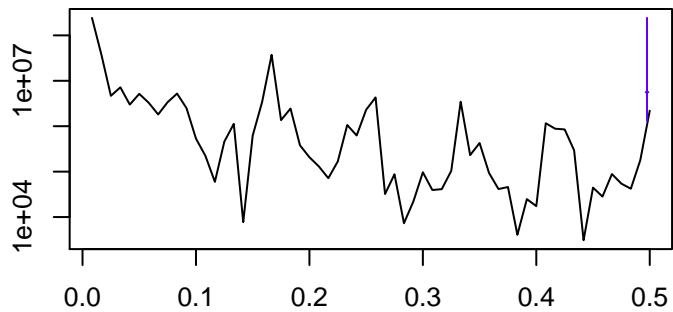

Observed

frequency
bandwidth = 0.00241

Trend

frequency
bandwidth = 0.00267

Seasonal

frequency
bandwidth = 0.00241

Random

frequency
bandwidth = 0.00267