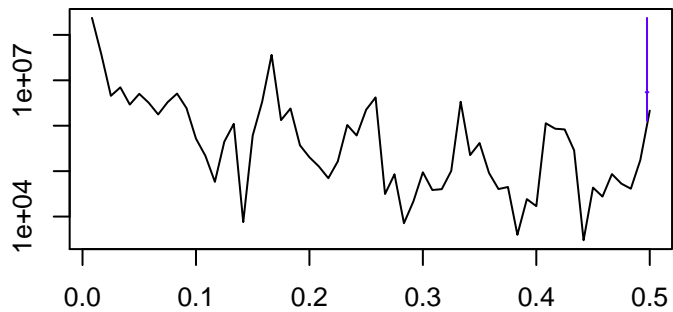

Observed

frequency
bandwidth = 0.00241

Trend

frequency
bandwidth = 0.00267

Seasonal

frequency
bandwidth = 0.00241

Random

frequency
bandwidth = 0.00267