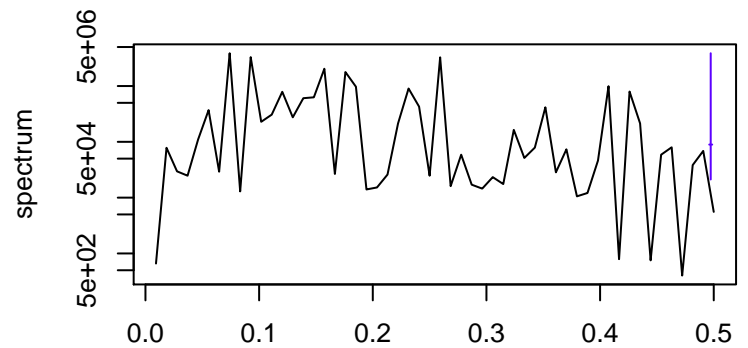

Observed

frequency
bandwidth = 0.00241

Trend

frequency
bandwidth = 0.00267

Seasonal

frequency
bandwidth = 0.00241

Random

frequency
bandwidth = 0.00267