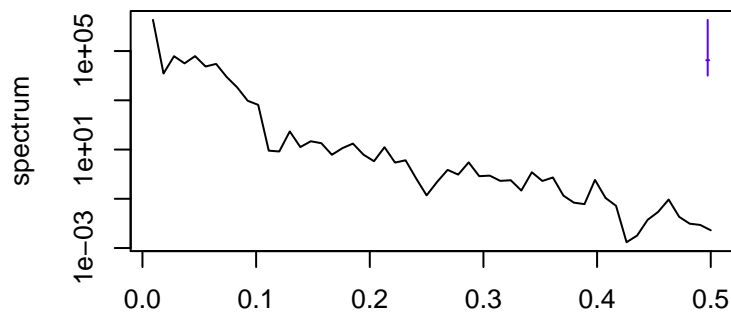

Observed

frequency
bandwidth = 0.00241

Trend

frequency
bandwidth = 0.00267

Seasonal

frequency
bandwidth = 0.00241

Random

frequency
bandwidth = 0.00267