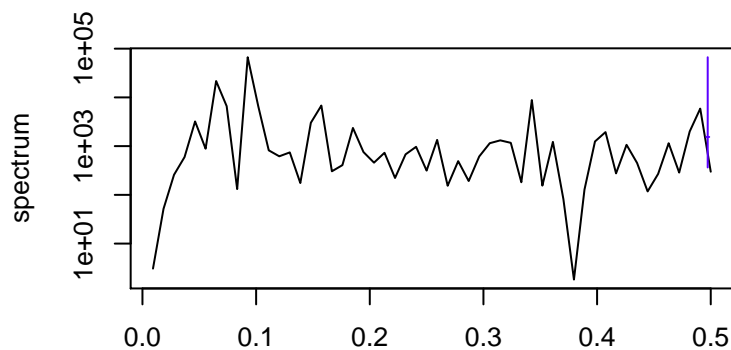

Observed

frequency
bandwidth = 0.00241

Trend

frequency
bandwidth = 0.00267

Seasonal

frequency
bandwidth = 0.00241

Random

frequency
bandwidth = 0.00267