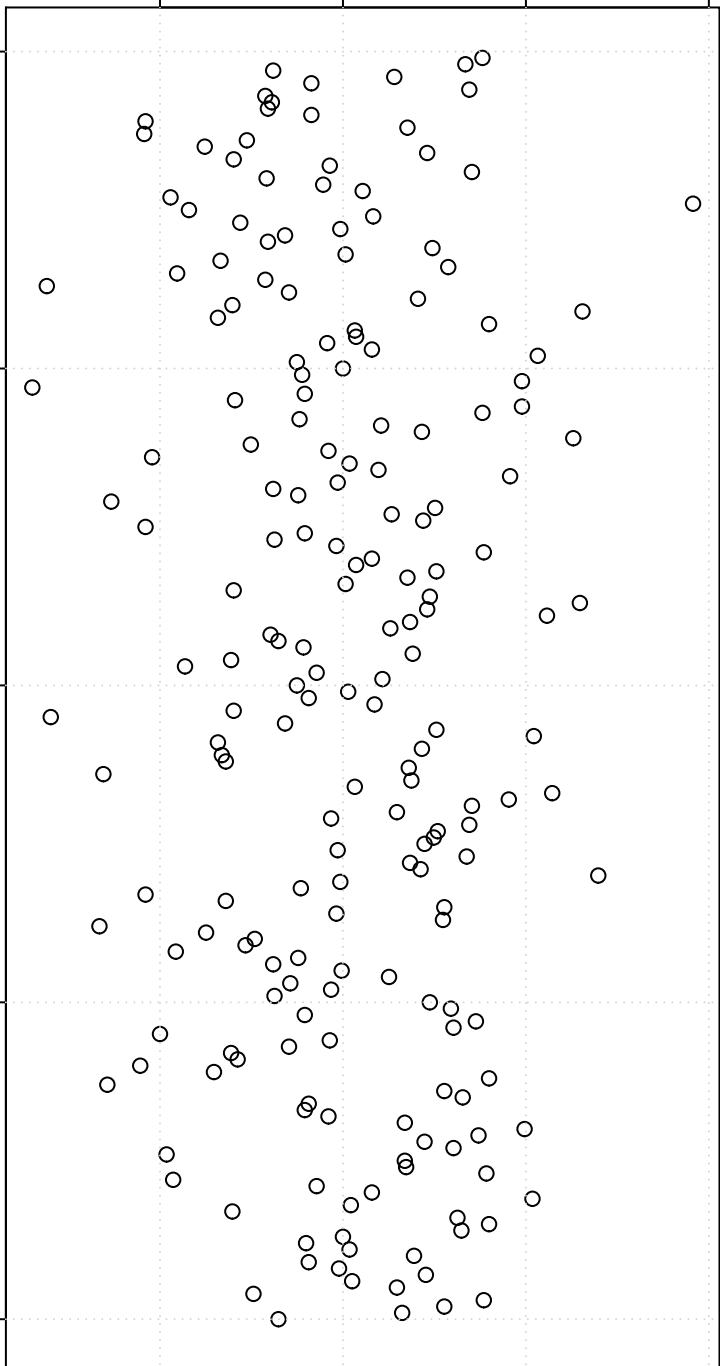

simulated values

19.5 20.0 20.5 21.0

0 50 100 150 200

Index

Simulation of Mean