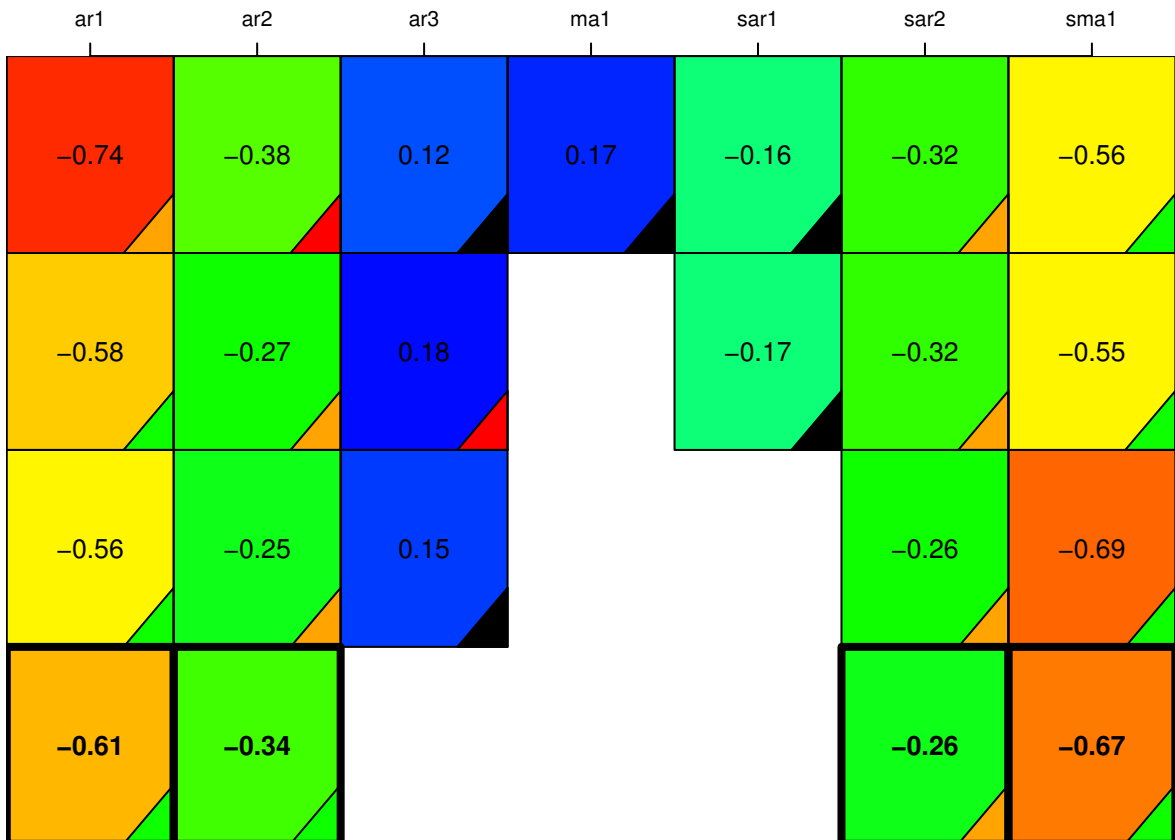

aic

coefficients

p-value