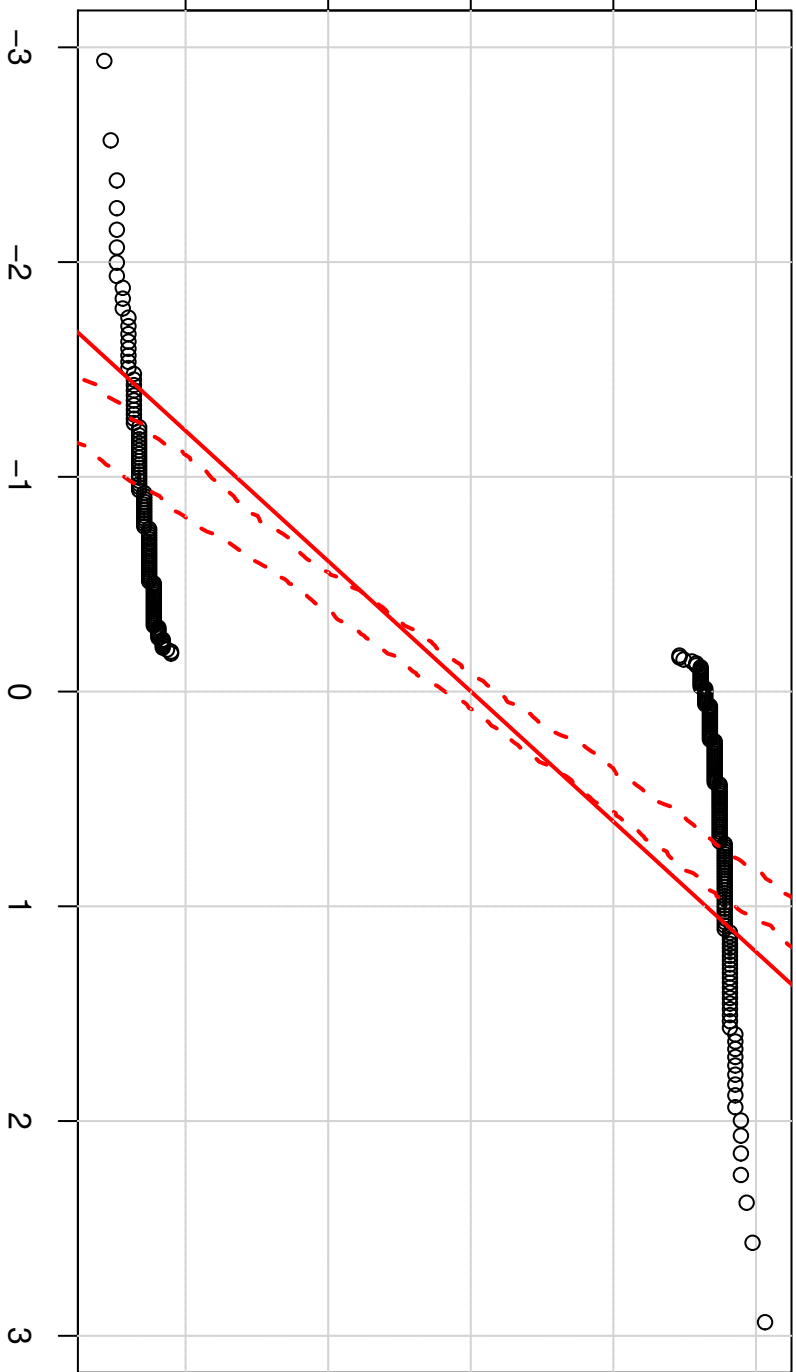

Studentized Residuals(mylm)

-1.0   -0.5   0.0   0.5   1.0

t Quantiles

QQ Plot