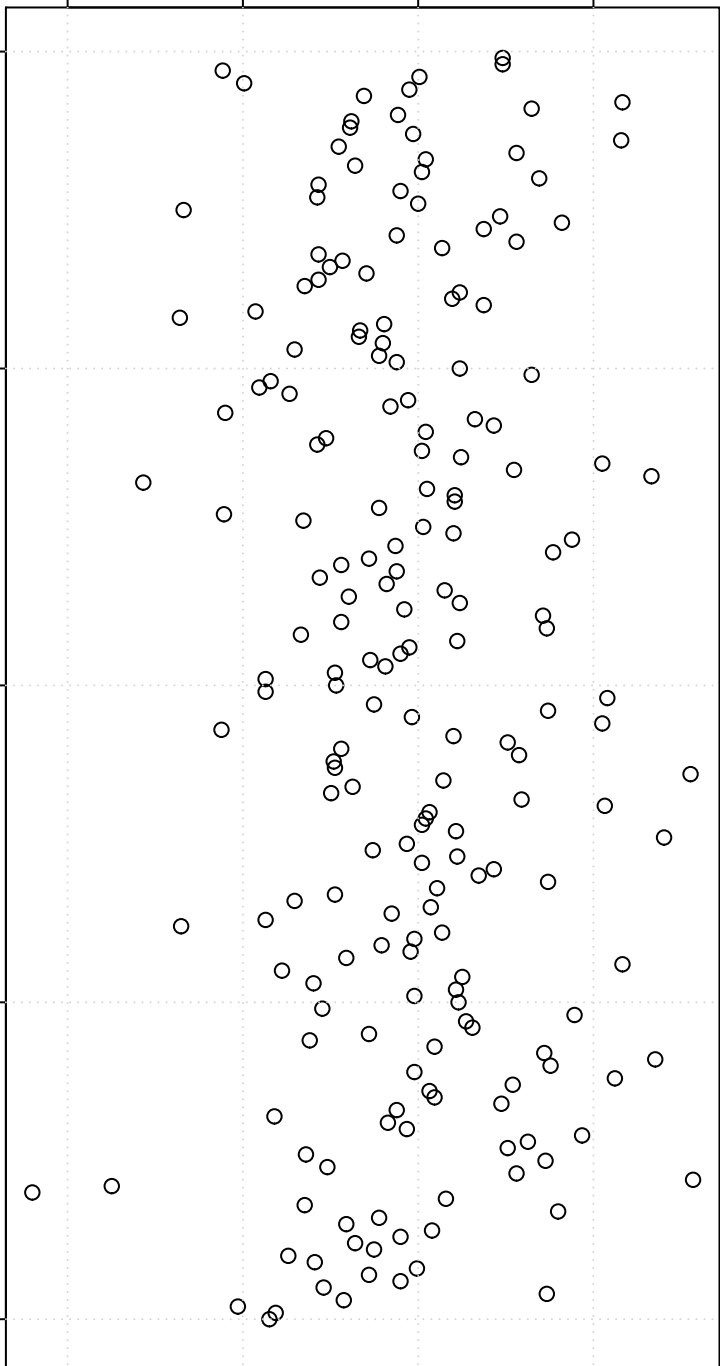

simulated values

19.0 19.5 20.0 20.5

0 50 100 150 200

Index

Simulation of Mean