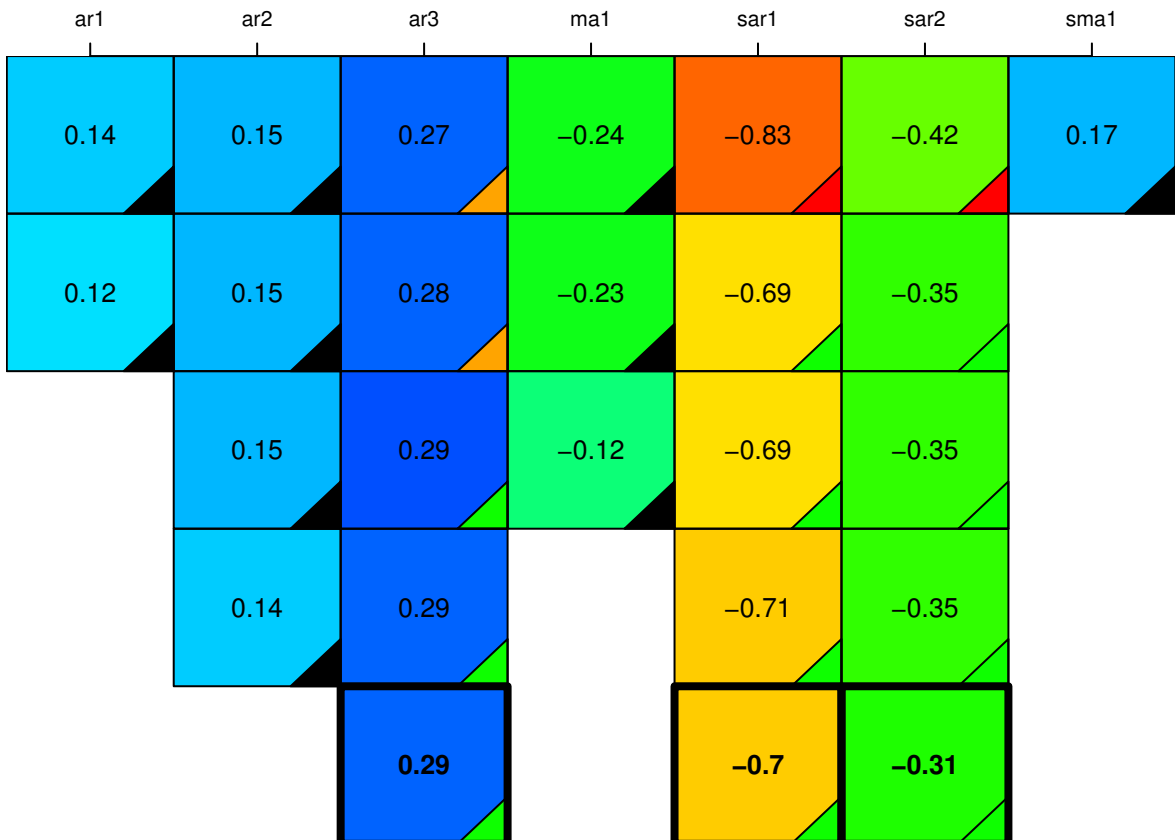

aic

coefficients

p-value