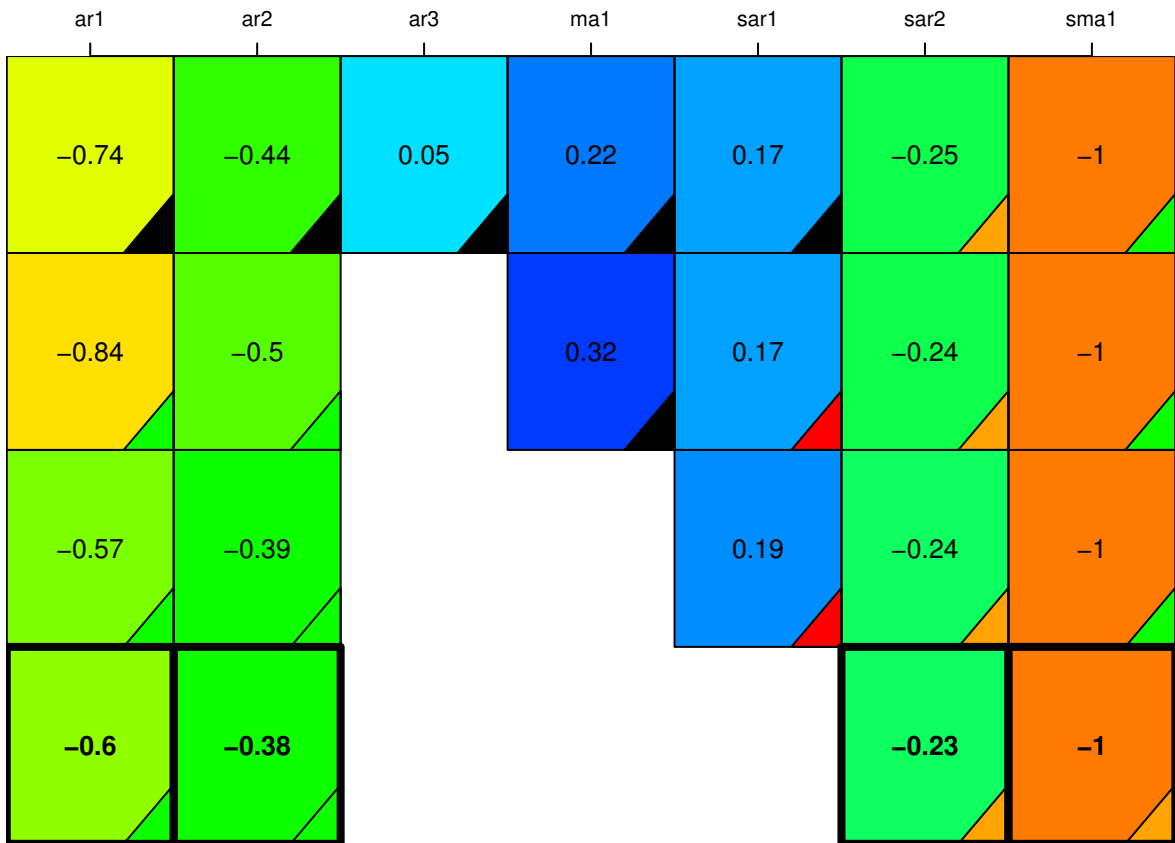

aic

coefficients

p-value