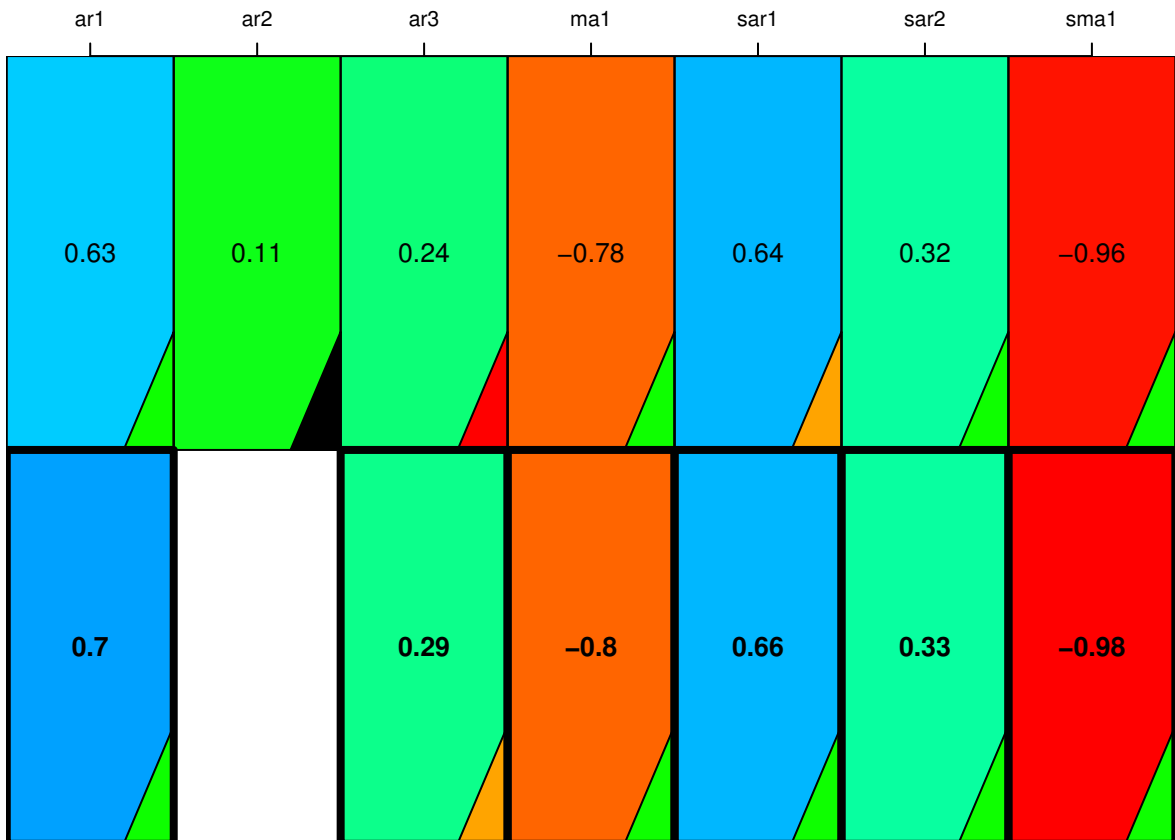

aic

coefficients

p-value