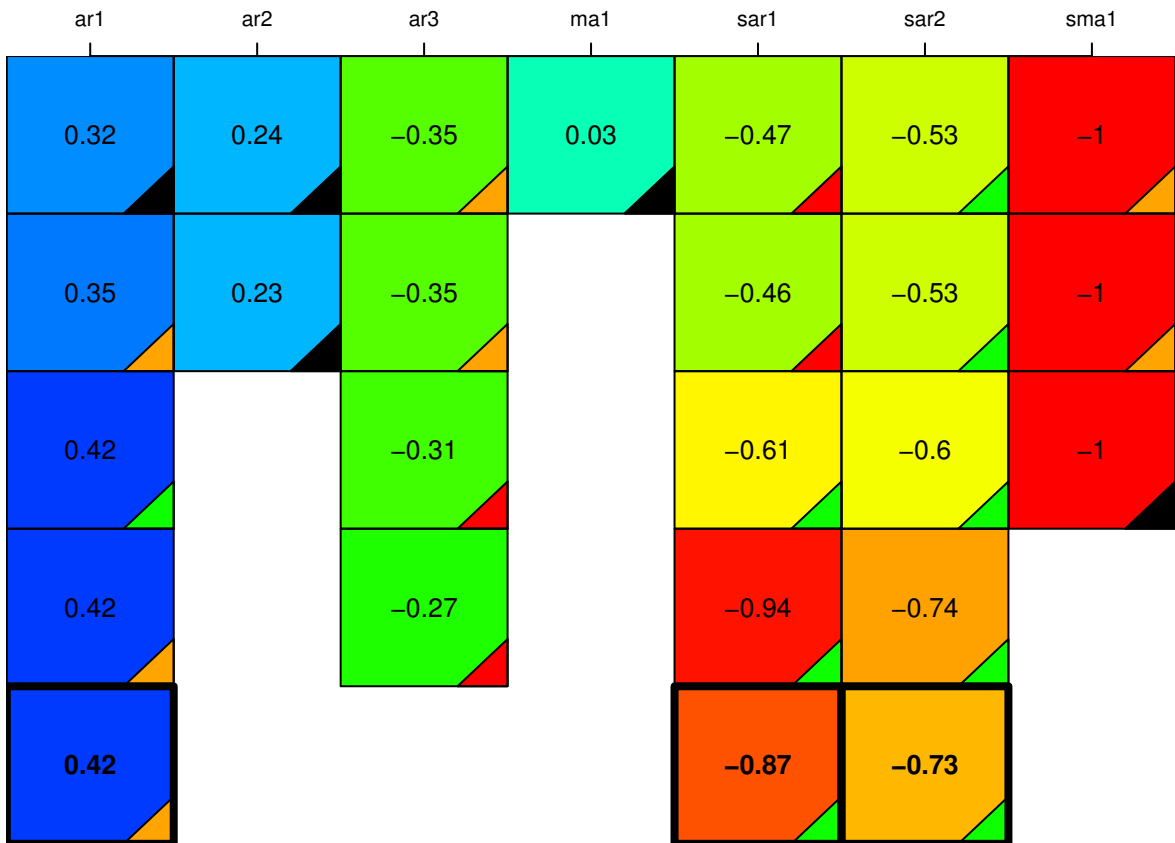

aic

coefficients

p-value