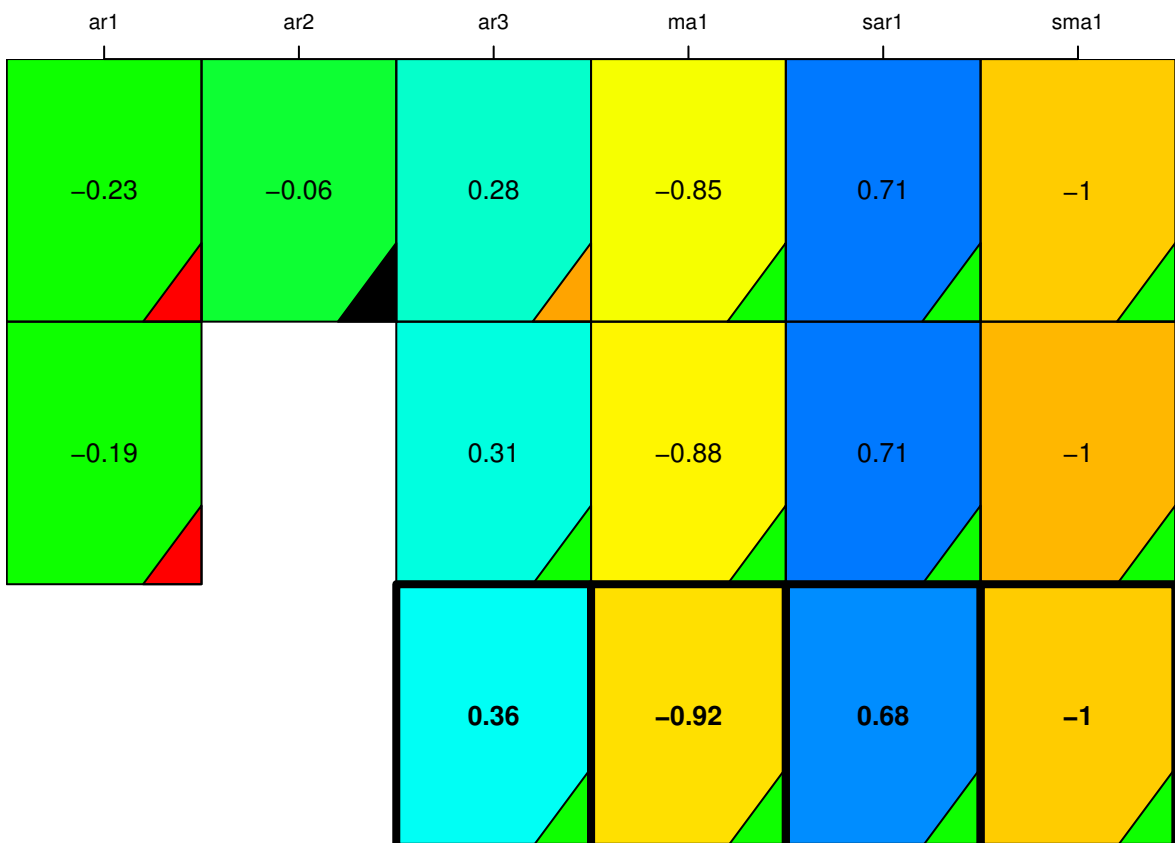

aic

coefficients

p-value