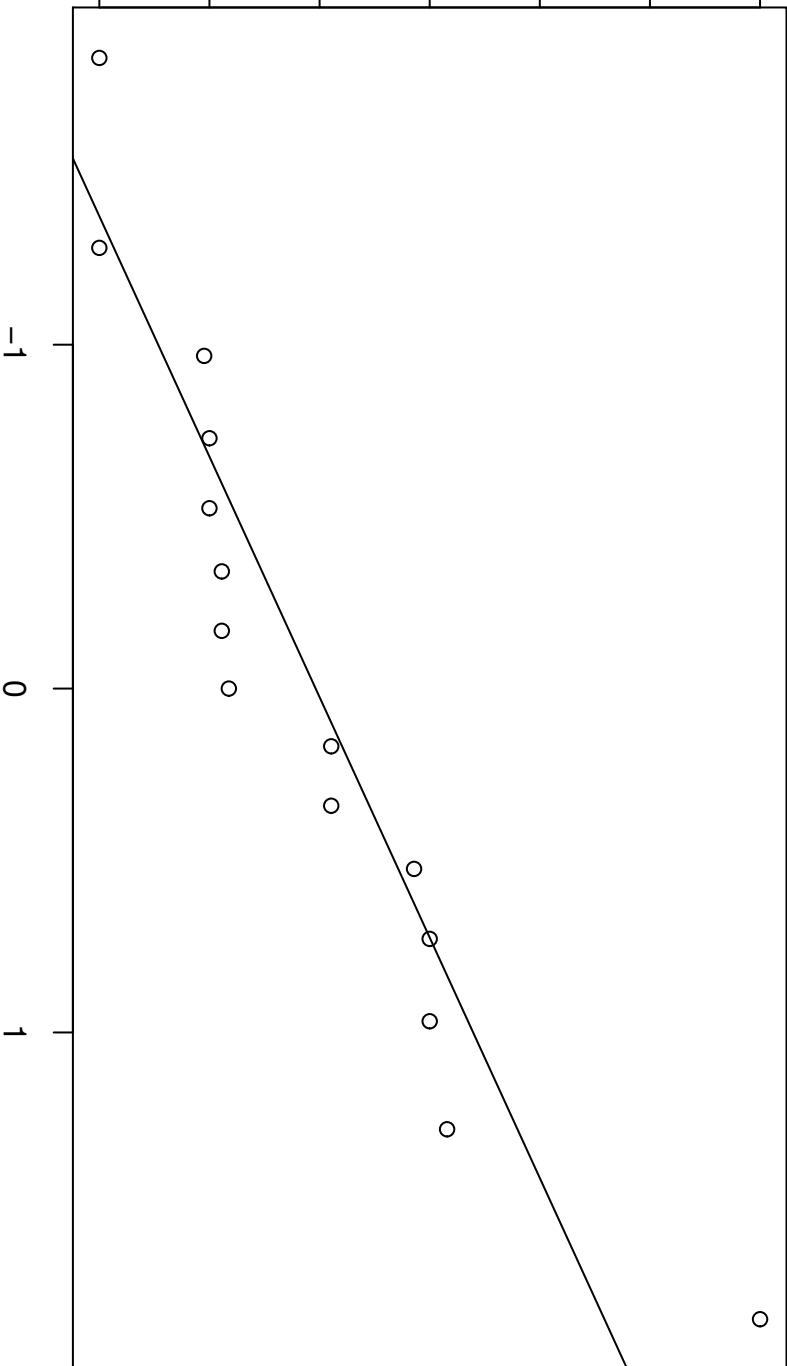

Sample Quantiles

0.00 0.05 0.10 0.15 0.20 0.25 0.30

Theoretical Quantiles

Normal Q-Qplot – Variable 2