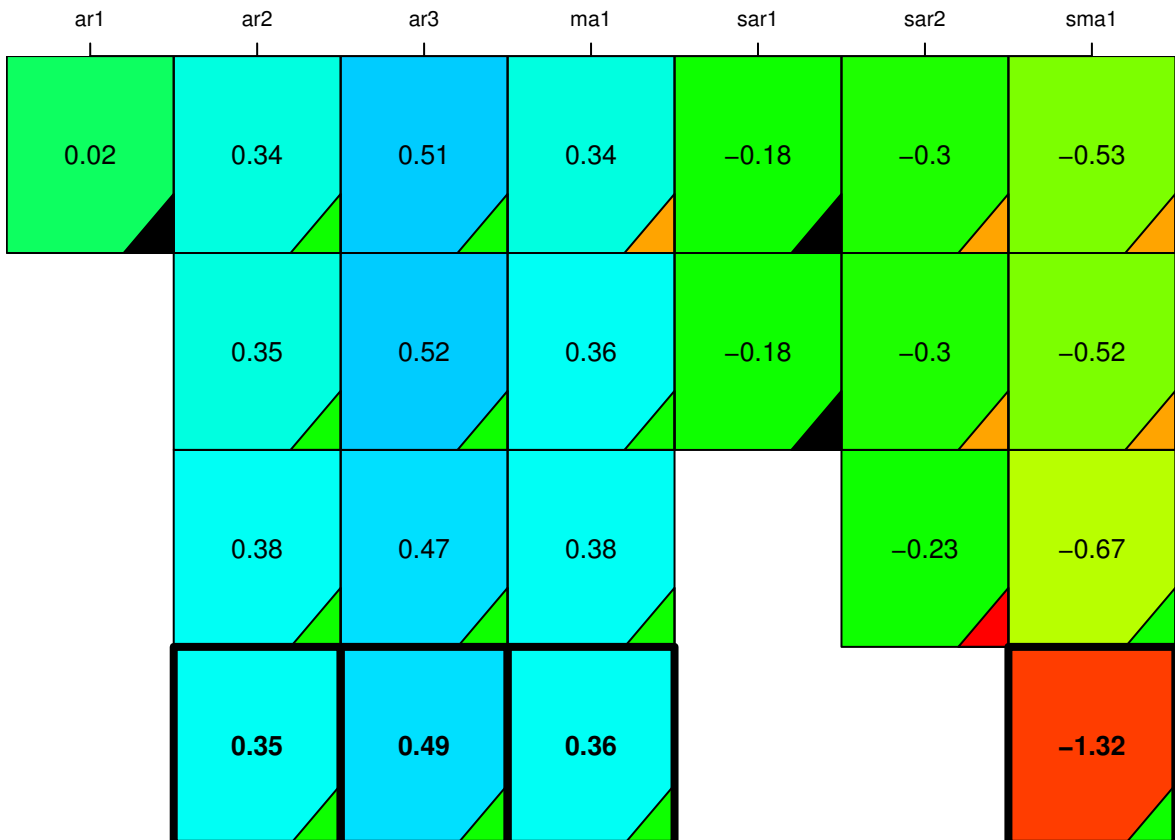

aic

coefficients

p-value