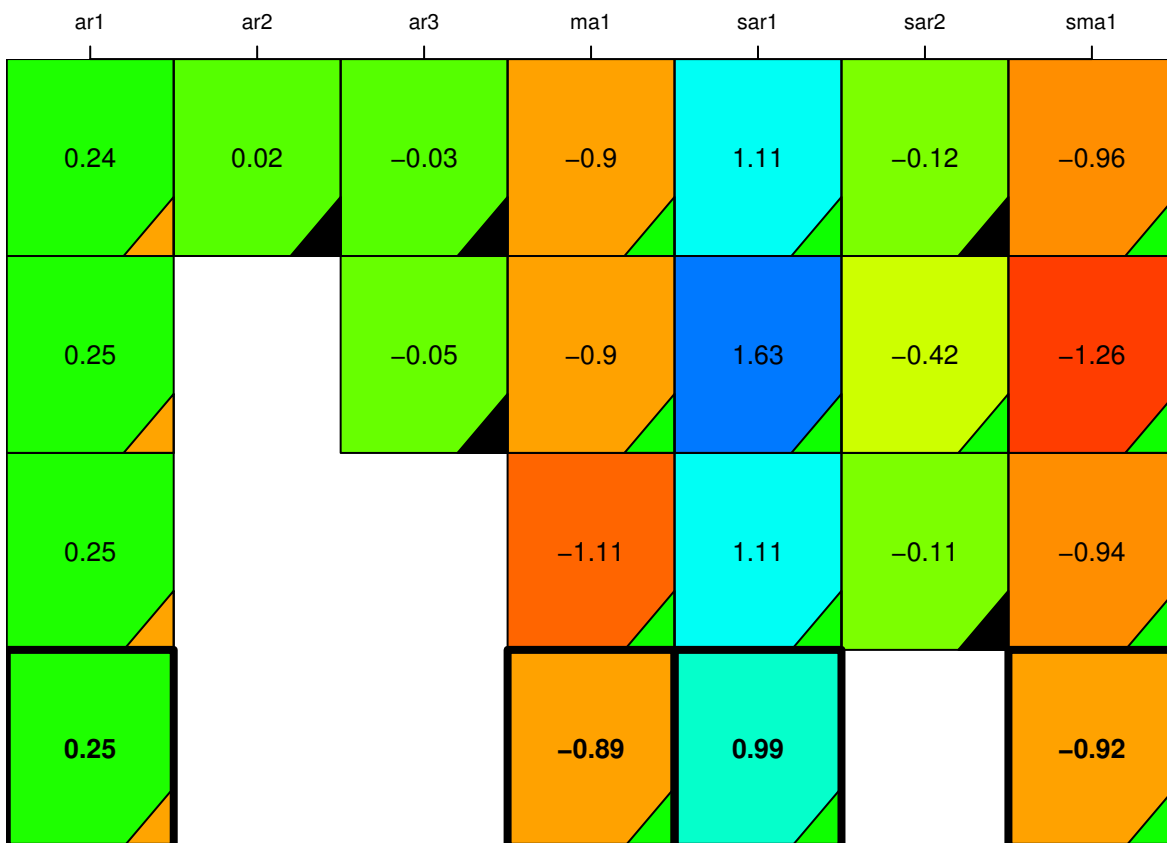

aic

coefficients

p-value