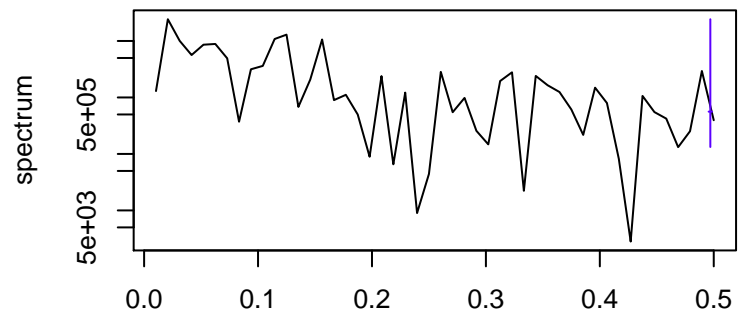

Observed

frequency
bandwidth = 0.00267

Trend

frequency
bandwidth = 0.00301

Seasonal

frequency
bandwidth = 0.00267

Random

frequency
bandwidth = 0.00301