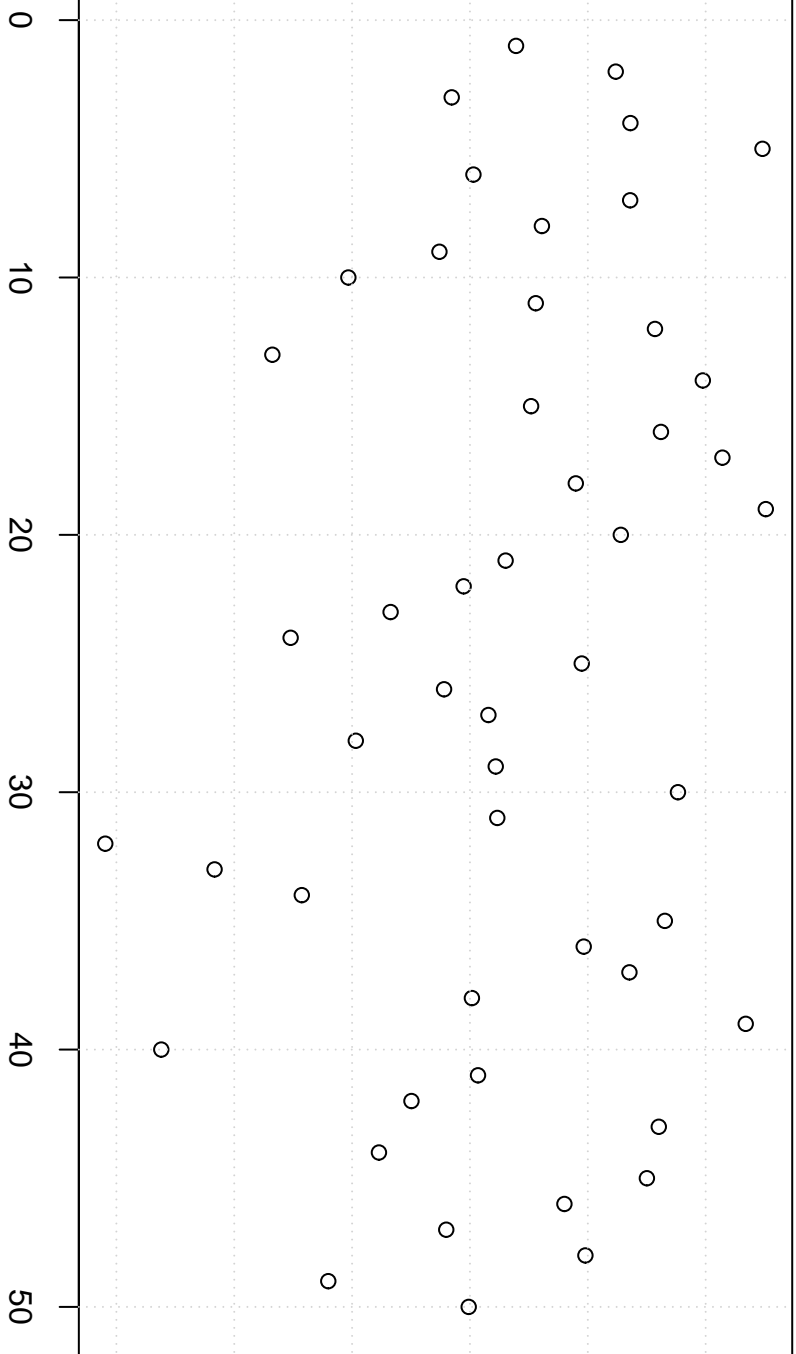

simulated values

198000

202000

206000

Simulation of Mean

Index