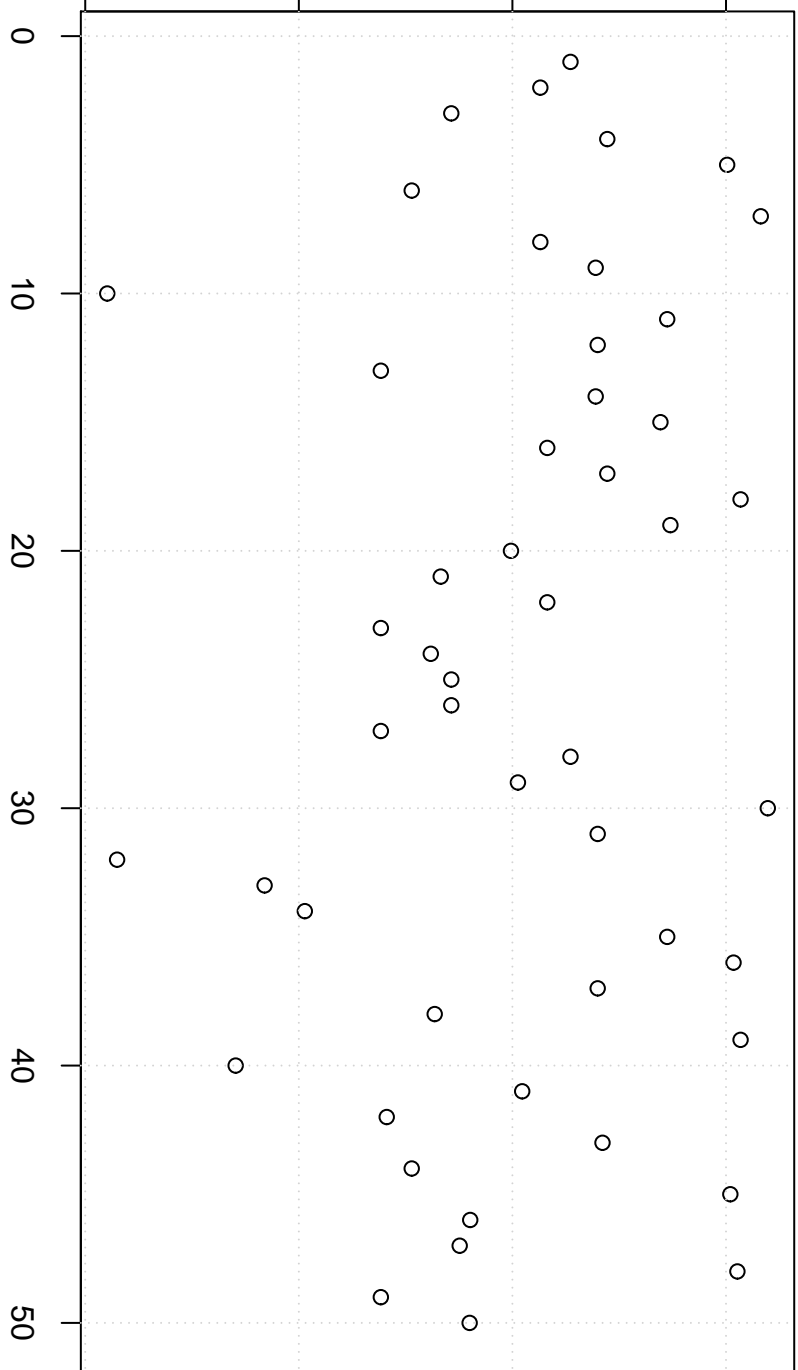

simulated values

195000 200000 205000 210000

Index

Simulation of Median