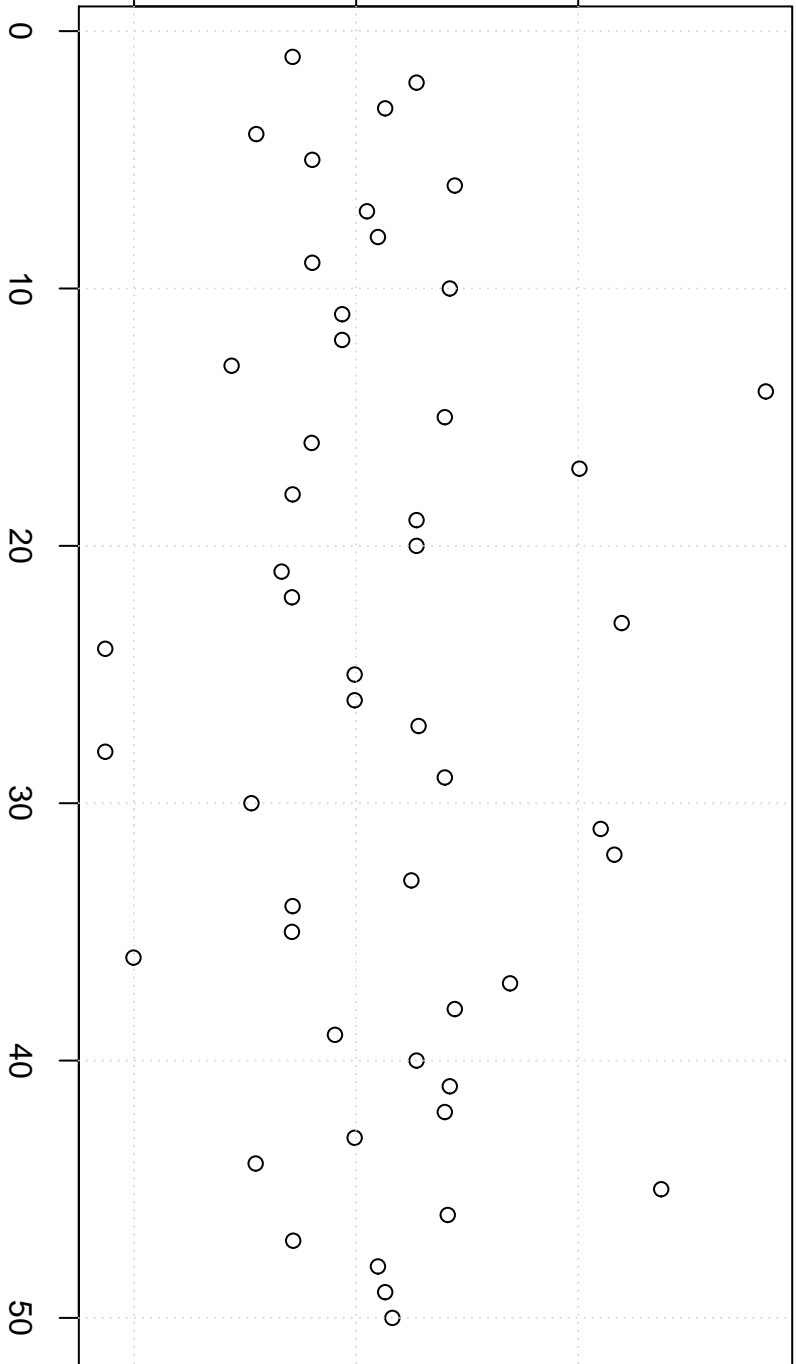

simulated values

200000

205000

210000

Index

Simulation of Median