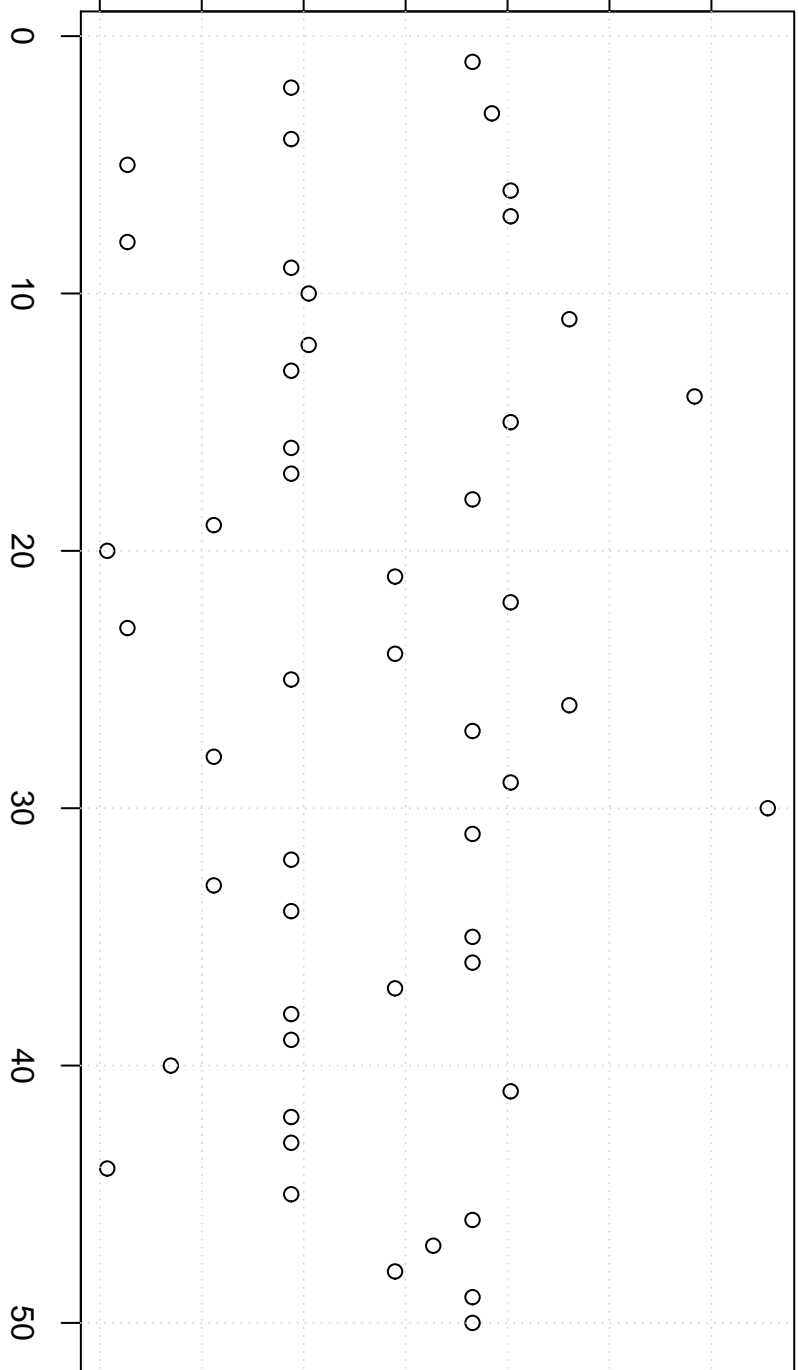

simulated values

196000 200000 204000 208000

Index

Simulation of Midrange