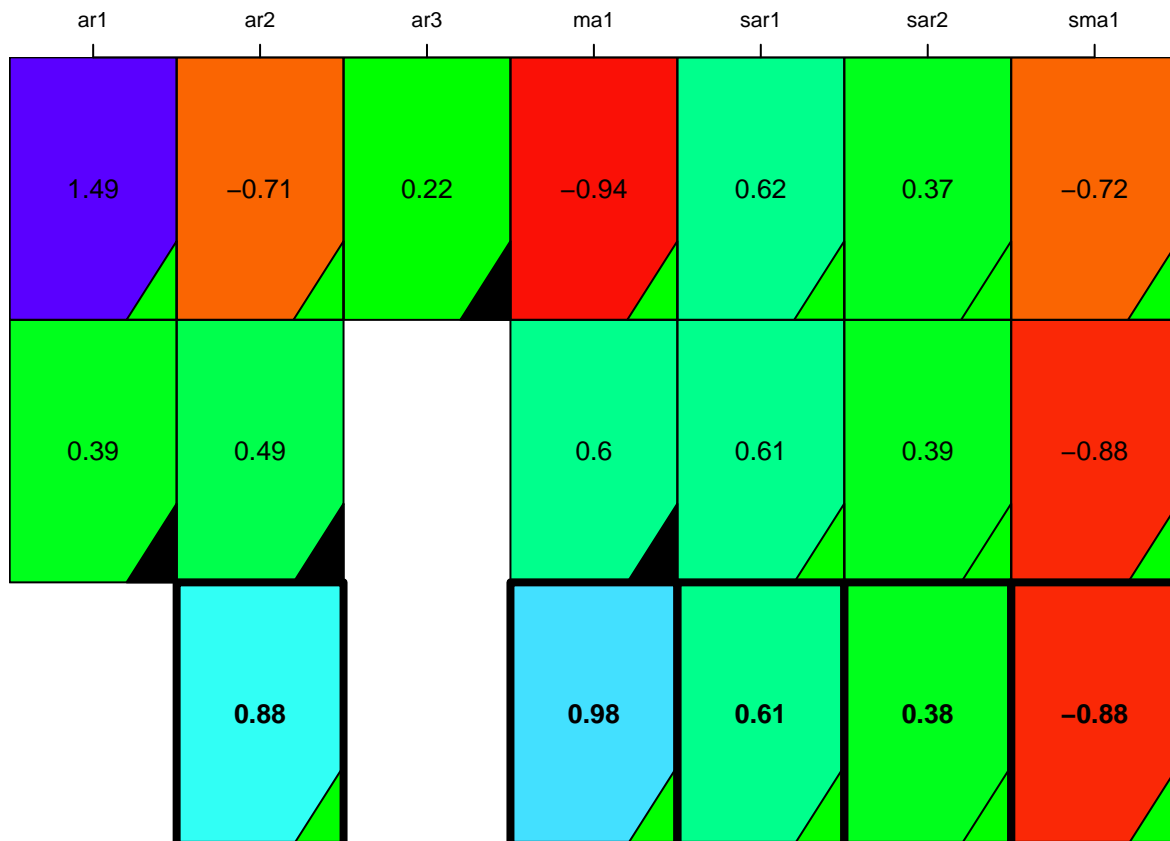

aic

coefficients

p-value