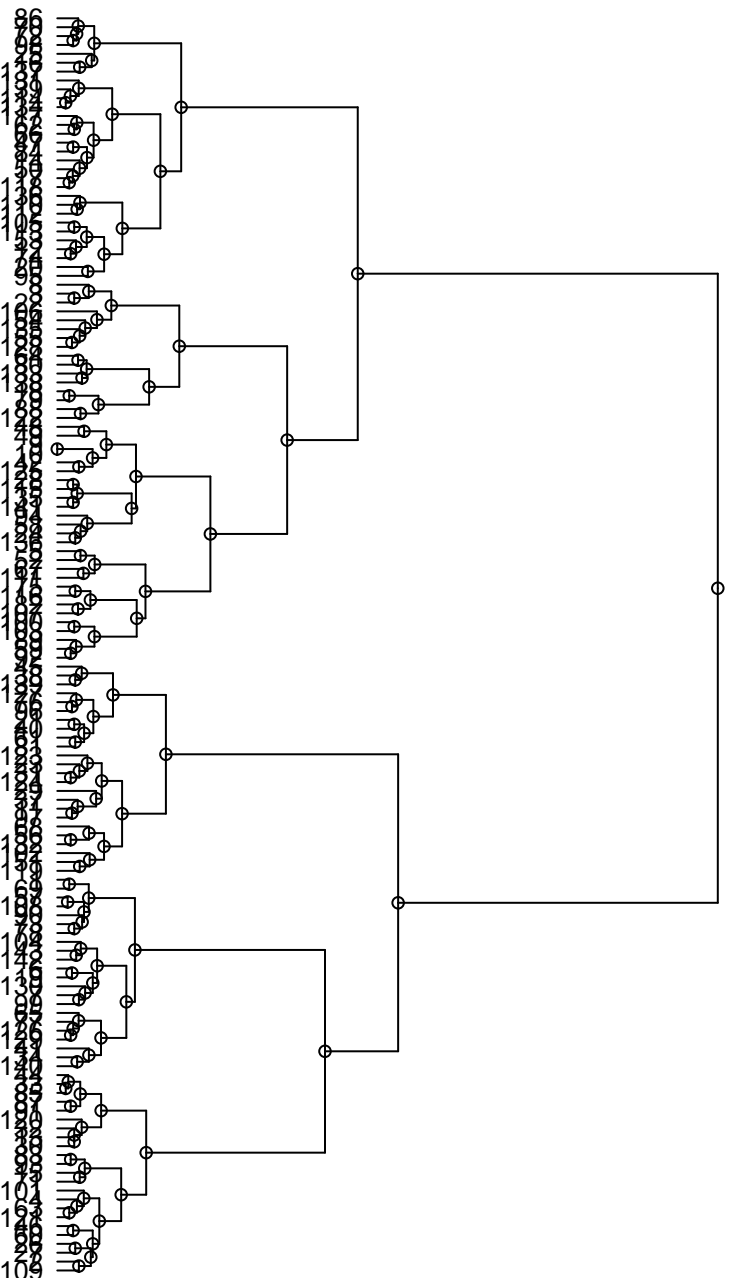

height

0 20 40 60 80 100

Dendrogram

cases

Method: ward