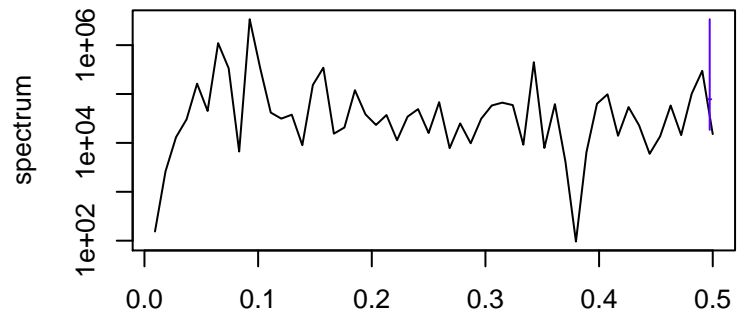

Observed

frequency
bandwidth = 0.00241

Trend

frequency
bandwidth = 0.00267

Seasonal

frequency
bandwidth = 0.00241

Random

frequency
bandwidth = 0.00267