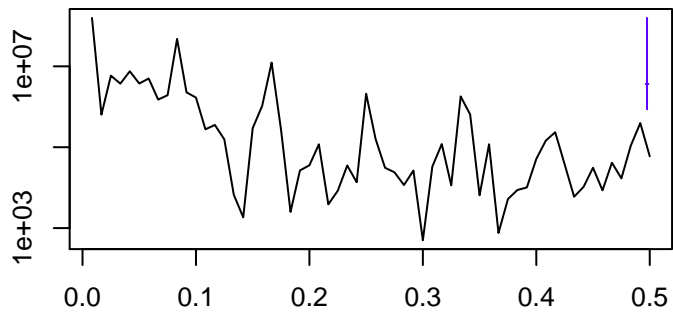

Observed

frequency
bandwidth = 0.00241

Trend

frequency
bandwidth = 0.00267

Seasonal

frequency
bandwidth = 0.00241

Random

frequency
bandwidth = 0.00267