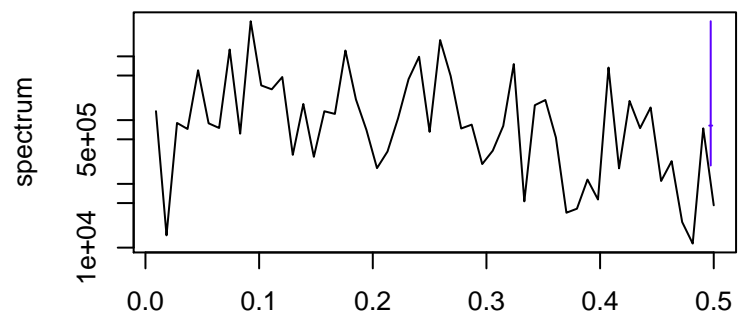

Observed

bandwidth = 0.00241

Trend

bandwidth = 0.00267

Seasonal

bandwidth = 0.00241

Random

bandwidth = 0.00267