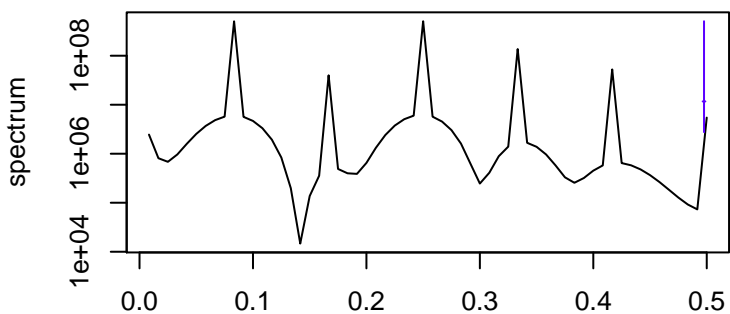

Observed

bandwidth = 0.00241

Trend

bandwidth = 0.00267

Seasonal

bandwidth = 0.00241

Random

bandwidth = 0.00267