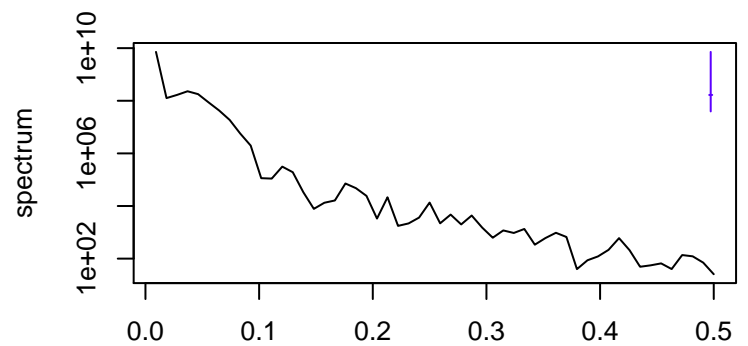

Observed

bandwidth = 0.00241

Trend

bandwidth = 0.00267

Seasonal

bandwidth = 0.00241

Random

bandwidth = 0.00267