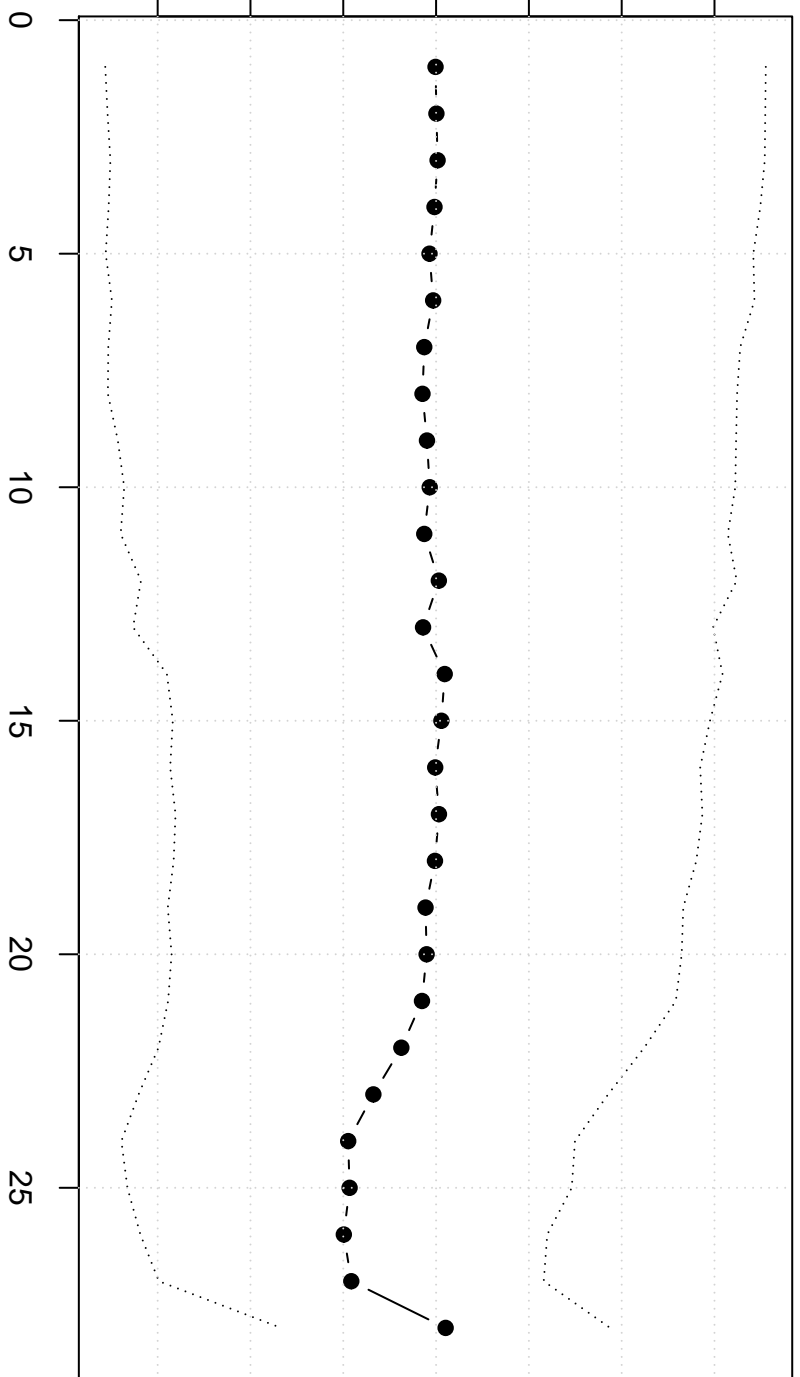

Winsorized Mean(j/n)

97.6 97.8 98.0 98.2 98.4 98.6 98.8

Consumptieprijsindex mineraalwater