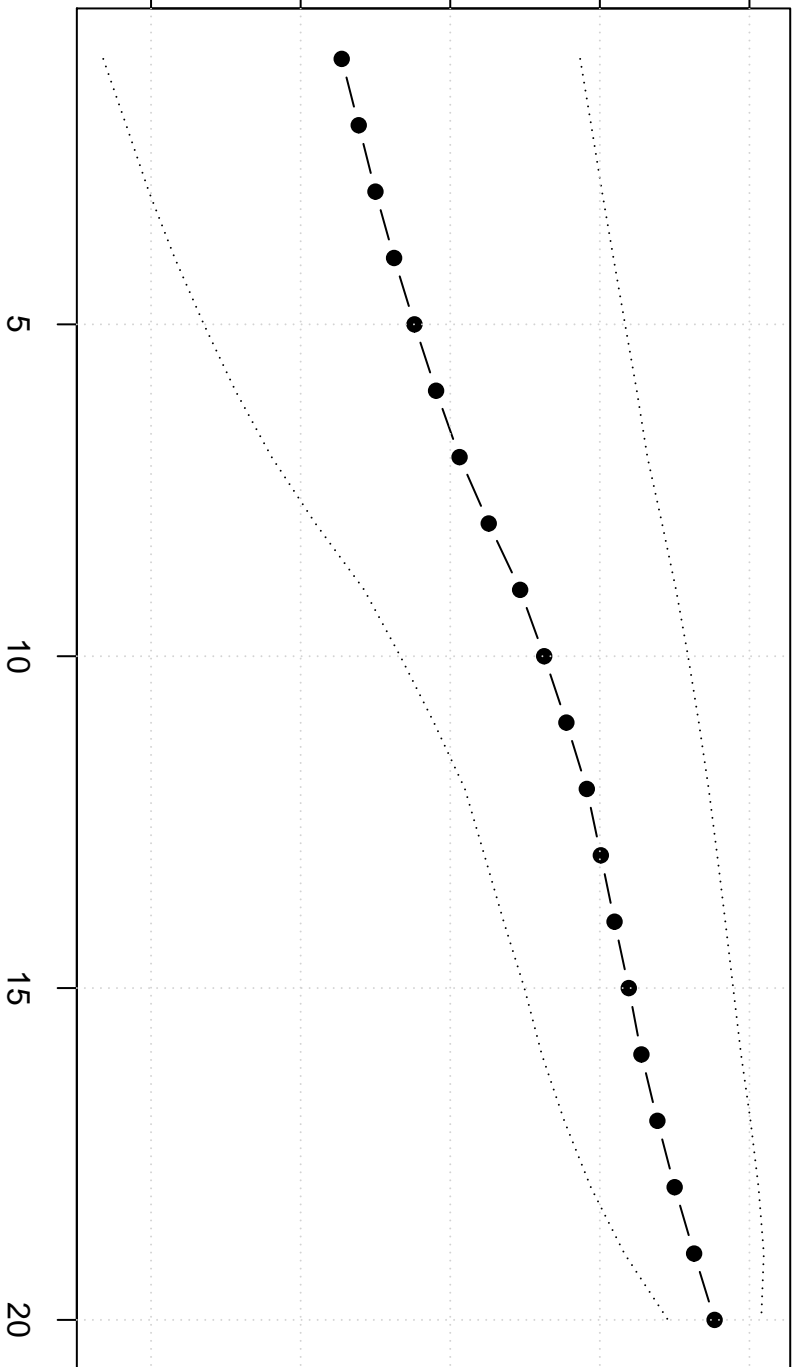

Trimmed Mean(j/n)

96.5 97.0 97.5 98.0 98.5

Consumptieprijsindex Mobile Toestellen