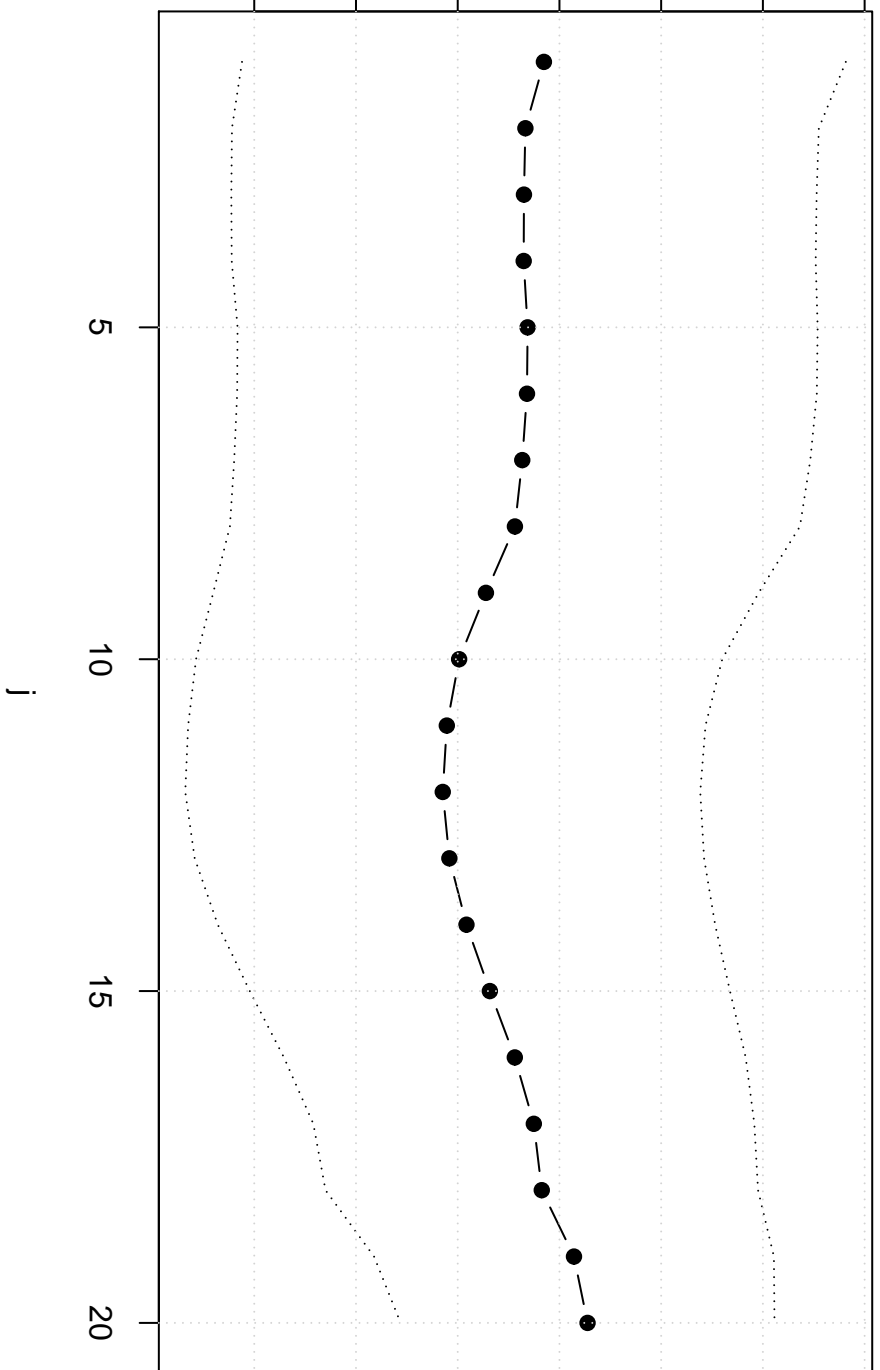

Winsorized Mean(j/n)

98.5 99.0 99.5 100.0 101.0

robustheid prijsindex tabak en alcohol